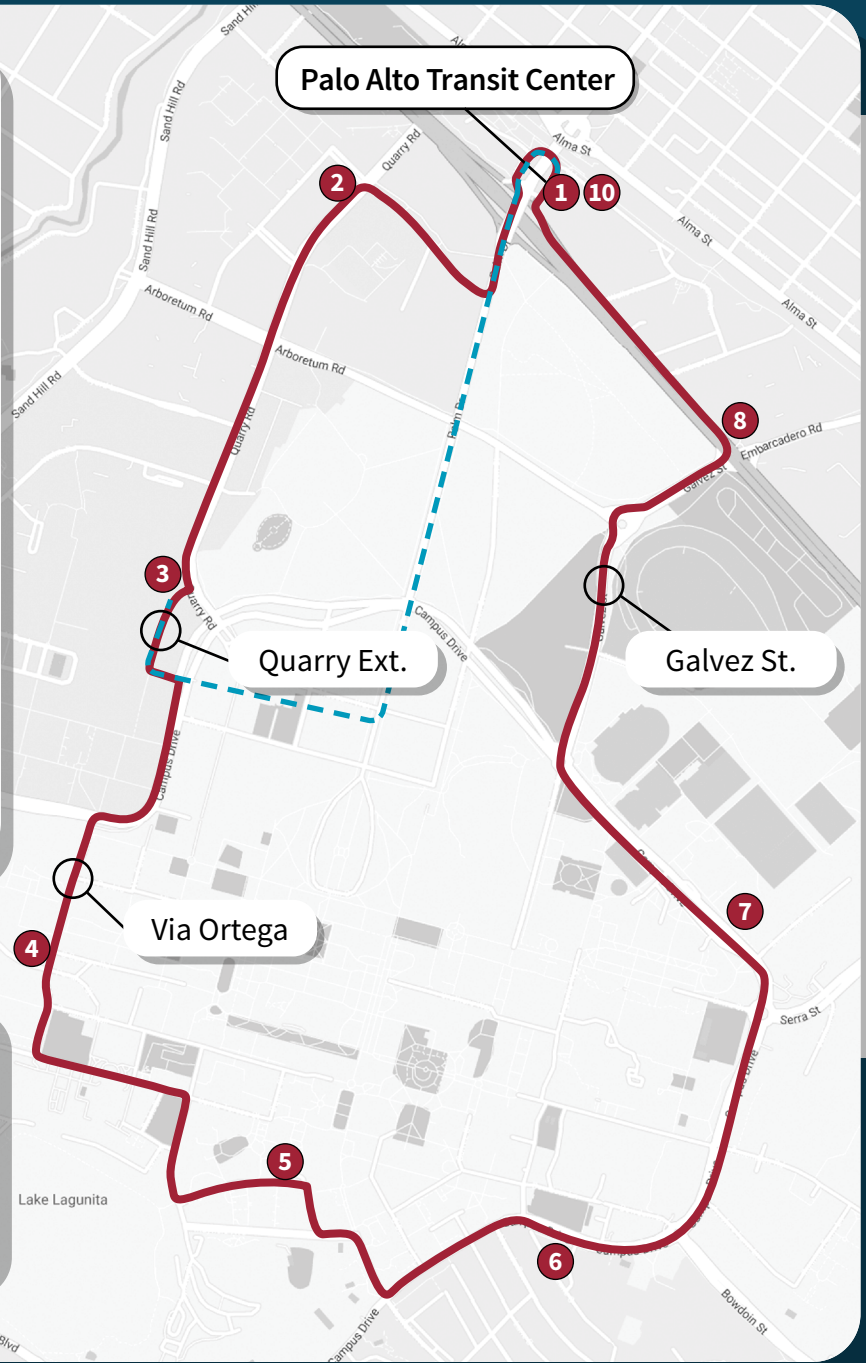

LINE X

Line X runs to and from the Palo Alto Transit Center by way of Stanford Shopping Center, the Medical Center via Quarry Extension, Tresidder, Vaden Health Center, Schwab and Knight Centers, Alumni Center, Town & Country Village, and Palo Alto Medical Foundation (with additional stops along the route).

- **1** Palo Alto Transit Center
- **2** Stanford Shopping Center (Quarry Rd. near Pear Ln.)
- **3** Medical Center (Quarry Extension)
- **4** Y2E2 (Across street on Via Ortega)
- **5** Tresidder Union (Lagunita Dr., bus stop #28)
- **6** Vaden Health Center (Campus Dr.)
- **7** Maples Pavilion (Campus Dr.)
- **8** Town and Country Village (El Camino Real)
- **9** Palo Alto Transit Center

X Express Route