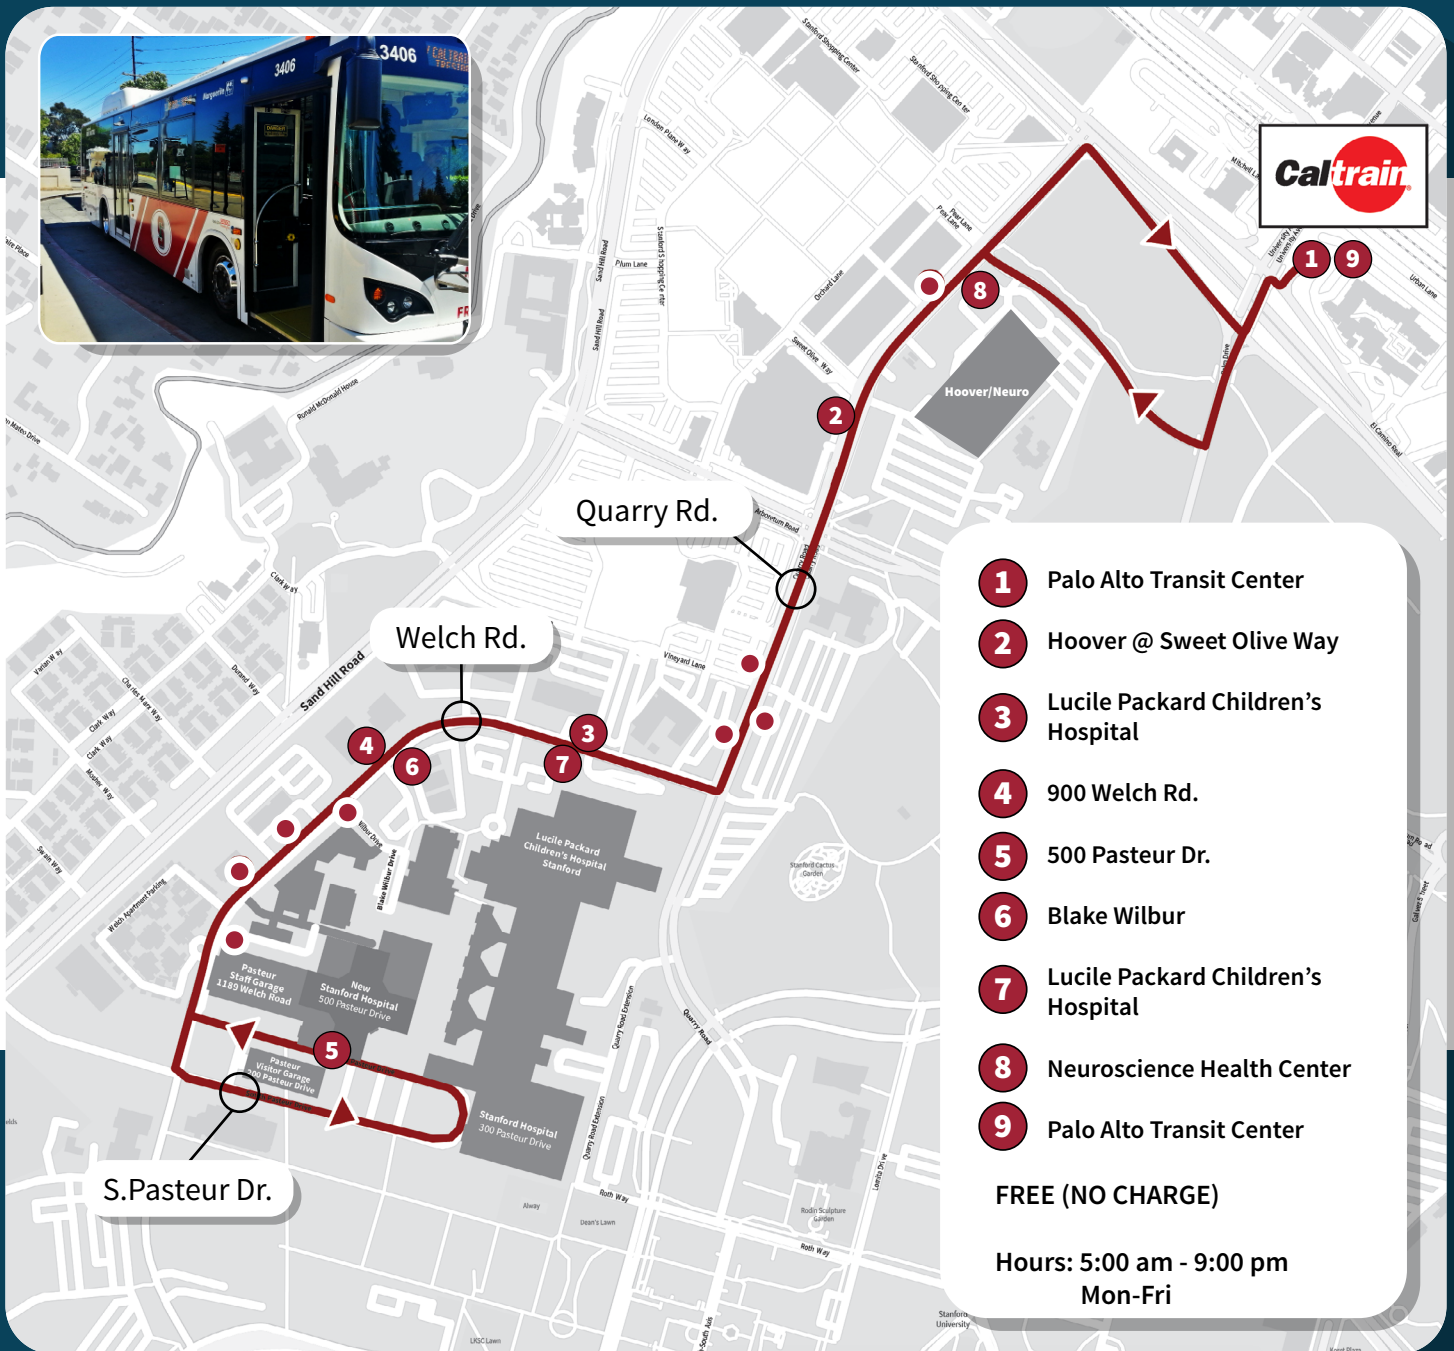

# MEDICAL CENTER (MC) SHUTTLE

The Medical Center shuttle travels between the Palo Alto Transit Center, Stanford Health Care, and Lucile Packard Children's Hospital via Quarry Rd. and Welch Rd., serving stops along the way, from approximately 5 am to 9 pm.

- 1** Palo Alto Transit Center
- 2** Hoover @ Sweet Olive Way
- 3** Lucile Packard Children's Hospital
- 4** 900 Welch Rd.
- 5** 500 Pasteur Dr.
- 6** Blake Wilbur
- 7** Lucile Packard Children's Hospital
- 8** Neuroscience Health Center
- 9** Palo Alto Transit Center

# MEDICAL CENTER (MC) SHUTTLE

**SCHEDULE EFFECTIVE 9/23/2024**

Weekday Service (M-F); Operates on university holidays.  
Serves additional stops along route (check sign at shuttle stops or ask driver)

Times in bold are operated by Stanford Health Care, and the pick up and drop off stops at the Palo Alto Transit Center are at the corner of Alma St. and Lytton Ave.

# MEDICAL CENTER (MC) SHUTTLE (CONT.)

Times in bold are operated by Stanford Health Care, and the pick up and drop off stops at the Palo Alto Transit Center are at the corner of Alma St. and Lytton Ave.