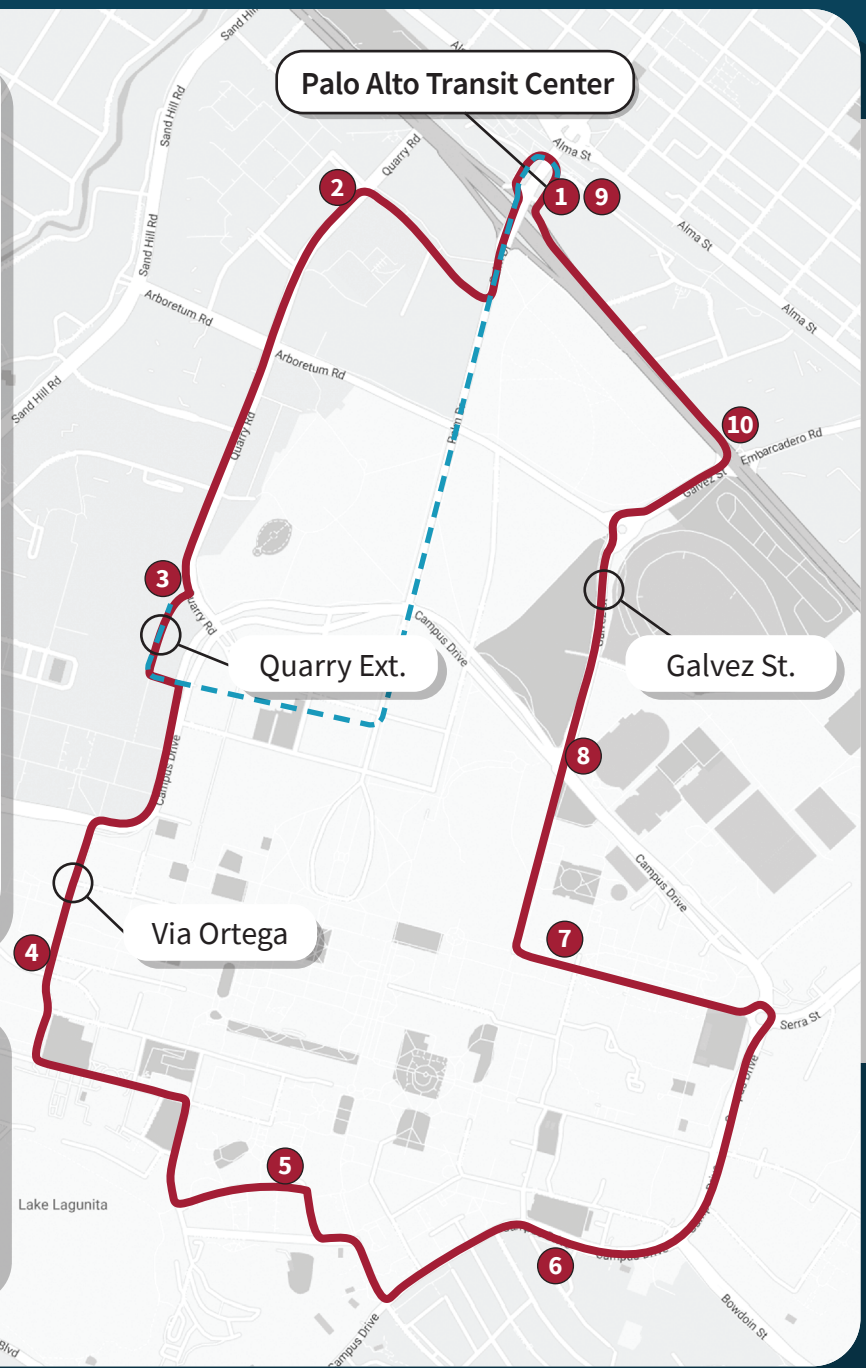

LINE X

Line X runs to and from the Palo Alto Transit Center by way of Stanford Shopping Center, the Medical Center via Quarry Extension, Tresidder, Vaden Health Center, Schwab and Knight Centers, Alumni Center, Town & Country Village, and Palo Alto Medical Foundation (with additional stops along the route).

1. **1** Palo Alto Transit Center
   - **2** Stanford Shopping Center (Quarry Rd. near Pear Ln.)
   - **3** Medical Center (Quarry Extension)
   - **4** Y2E2 (Across street on Via Ortega)
   - **5** Tresidder Union (Lagunita Dr., bus stop #28)
   - **6** Vaden Health Center (Campus Dr.)
   - **7** Graduate School of Business (Jane Stanford Way)
   - **8** Visitor Center (Galvez St.)
   - **9** Town and Country Village (El Camino Real)
   - **10** Palo Alto Transit Center
2. --- X Express Route