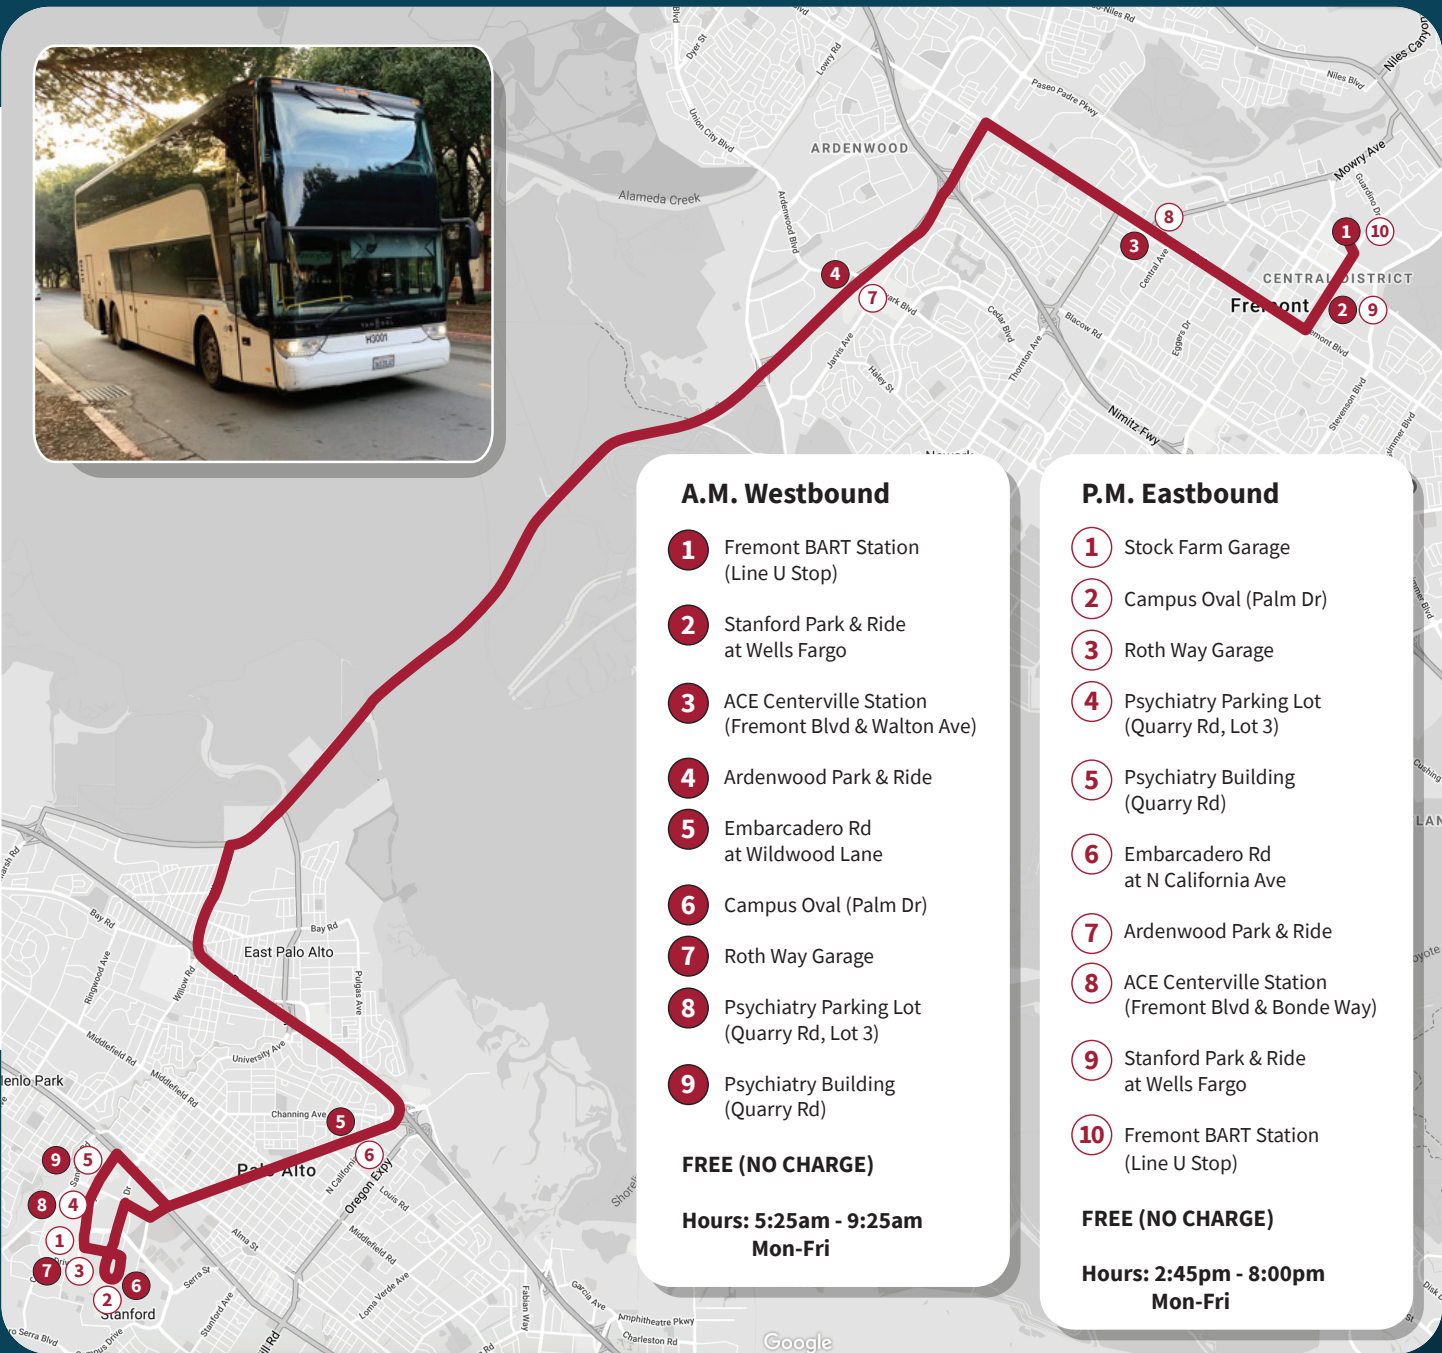

On December 25th and January 1st, Hospital Direct (HD) Line and Medical Center (MC) Line will operate during peak hours only

Hospital Direct (HD) Line will run:

- 5:00am - 8:50am
- 3:00pm - 5:50pm

Medical Center (MC) Line will run:

STAFF SHUTTLE

AE-F

The Line AE-F shuttle, operated by Hallcon Transportation, supplements AC Transit's Line U transbay service. It runs Monday through Friday (no service on university holidays). En route to and from Stanford, Line AE-F serves Fremont BART station, Fremont Wells Fargo lot (3440 Walnut Avenue), ACE/Amtrak Fremont station (37260 Fremont Boulevard), Ardenwood Park & Ride lot, Embarcadero Rd. @ Wildwood Ave., and Embarcadero Rd. @ N. California Ave.

A.M. Westbound

- 1 Fremont BART Station (Line U Stop)
- 2 Stanford Park & Ride at Wells Fargo
- 3 ACE Centerville Station (Fremont Blvd & Walton Ave)
- 4 Ardenwood Park & Ride
- 5 Embarcadero Rd at Wildwood Lane
- 6 Campus Oval (Palm Dr)
- 7 Roth Way Garage
- 8 Psychiatry Parking Lot (Quarry Rd, Lot 3)
- 9 Psychiatry Building (Quarry Rd)

Transportation Services

HOSPITAL DIRECT: HD SHUTTLE

The Hospital Direct (HD) shuttle provides all-day service between Searsville Lot and Hoover Pavilion (Quarry Rd & Sweet Olive Way) by way of the Hospital, serving stops along Quarry Rd and Welch Rd.