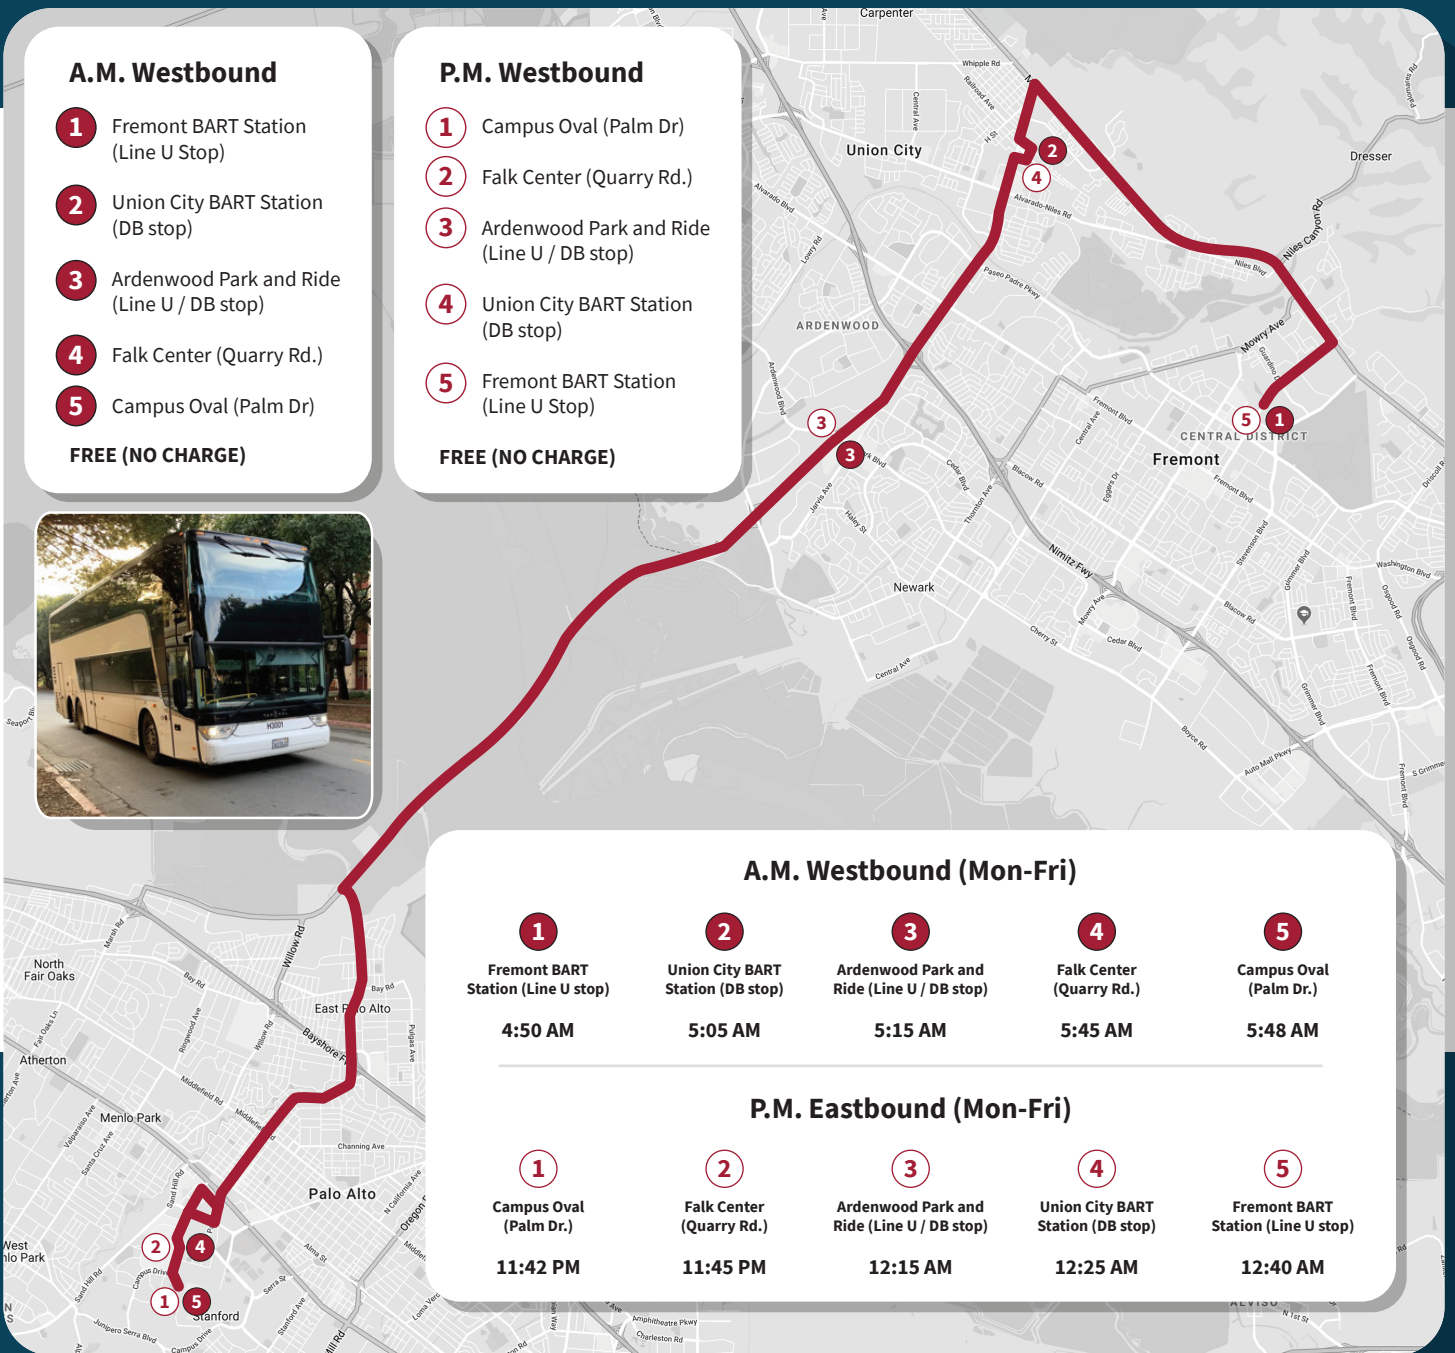

A.M. Westbound

- 1 Fremont BART Station (Line U Stop)
- 2 Union City BART Station (DB stop)
- 3 Ardenwood Park and Ride (Line U / DB stop)
- 4 Falk Center (Quarry Rd.)
- 5 Campus Oval (Palm Dr)

FREE (NO CHARGE)

P.M. Westbound

- 1 Campus Oval (Palm Dr)
- 2 Falk Center (Quarry Rd.)
- 3 Ardenwood Park and Ride (Line U / DB stop)
- 4 Union City BART Station (DB stop)
- 5 Fremont BART Station (Line U Stop)

FREE (NO CHARGE)

A.M. Westbound (Mon-Fri)

1 Fremont BART Station (Line U stop)	2 Union City BART Station (DB stop)	3 Ardenwood Park and Ride (Line U / DB stop)	4 Falk Center (Quarry Rd.)	5 Campus Oval (Palm Dr.)
4:50 AM	5:05 AM	5:15 AM	5:45 AM	5:48 AM

P.M. Eastbound (Mon-Fri)

1 Campus Oval (Palm Dr.)	2 Falk Center (Quarry Rd.)	3 Ardenwood Park and Ride (Line U / DB stop)	4 Union City BART Station (DB stop)	5 Fremont BART Station (Line U stop)
11:42 PM	11:45 PM	12:15 AM	12:25 AM	12:40 AM