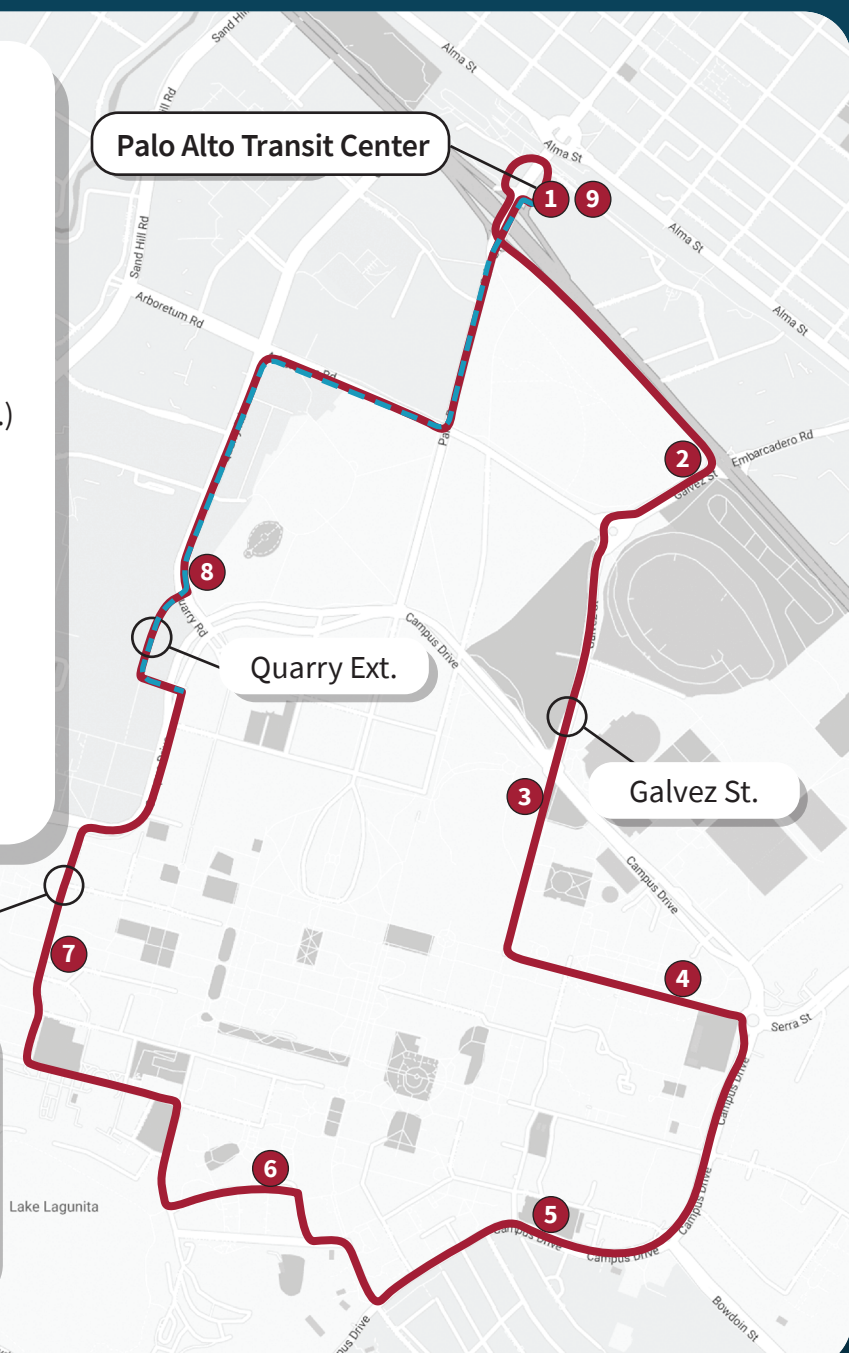

STAFF SHUTTLE

LINE Y

Line Y runs to and from the Palo Alto Transit Center by way of Galvez @ El Camino, Alumni Center, Schwab and Knight Centers, Tresidder, Green Earth Sciences, Y2E2, Stanford Medical Center via Quarry Extension, and Stanford Shopping Center (serving additional stops along the route). The Line Y Limited Express shuttle provides supplemental service during the morning and afternoon peak commute times between Palo Alto Transit and the Medical Center.

1. **1** Palo Alto Transit Center
   - **2** Galvez St. @ El Camino Real
   - **3** Alumni Center (Galvez St.)
   - **4** Schwab Residential Center (Jane Stanford Way)
   - **5** Wilbur Field Garage (Campus Dr.)
   - **6** Tresidder Union (Lagunita Dr., bus stop #27)
   - **7** Y2E2 (Via Ortega)
   - **8** Medical Center (Roth Way)
   - **9** Palo Alto Transit Center
2. --- Y Express Route