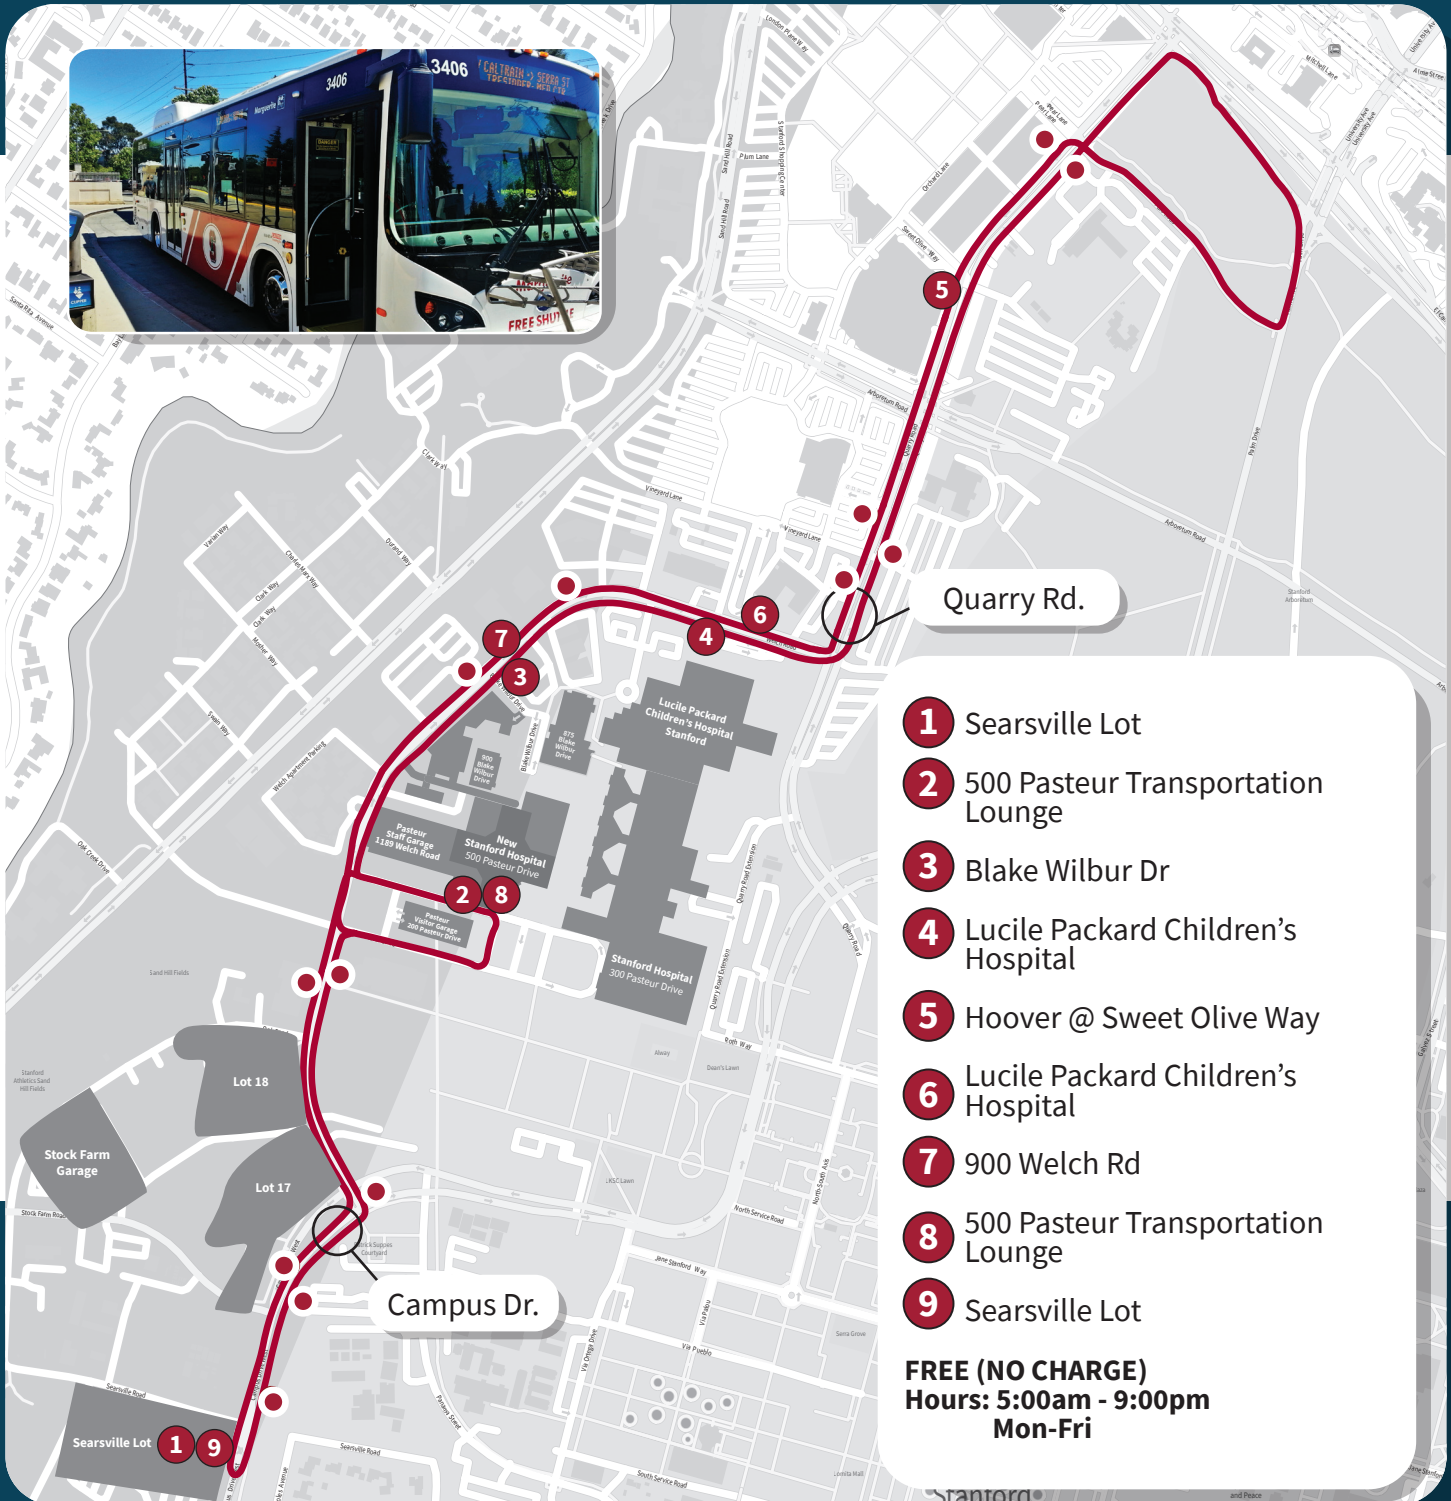

P.M. EASTBOUND

1 Stock Farm Garage	2 Campus Oval (Palm Dr)	3 Roth Way Garage	4 Psychiatry Parking Lot (Quarry Rd, Lot 3)	5 Psychiatry Building (Quarry Rd)	6 Embarcadero Rd at N California Ave	7 Ardenwood Park & Ride	8 ACE Centerville Station (Fremont Blvd & Bonde Way)	9 Stanford Park & Ride at Wells Fargo	10 Fremont BART Station (Line U Stop)
-	U 2:45 PM	U 2:47 PM	U 2:49 PM	U 2:53 PM	U 3:05 PM	U 3:37 PM	U 3:53 PM	U 4:00 PM	U 4:05 PM
AE-F 3:25 PM	AE-F 3:35 PM	AE-F 3:38 PM	AE-F 3:41 PM	AE-F 3:44 PM	AE-F 3:55 PM	AE-F 4:27 PM	AE-F 4:43 PM	AE-F 4:50 PM	AE-F 4:56 PM
-	U 3:20 PM	U 3:22 PM	U 3:24 PM	U 3:28 PM	U 3:40 PM	U 4:12 PM	U 4:28 PM	U 4:35 PM	U 4:40 PM
AE-F 3:55 PM	AE-F 4:05 PM	AE-F 4:08 PM	AE-F 4:11 PM	AE-F 4:14 PM	AE-F 4:25 PM	AE-F 4:57 PM	AE-F 5:13 PM	AE-F 5:20 PM	AE-F 5:26 PM
-	U 4:20 PM	U 4:22 PM	U 4:24 PM	U 4:29 PM	U 4:40 PM	U 5:19 PM	U 5:37 PM	U 5:43 PM	U 5:48 PM
AE-F 4:20 PM	AE-F 4:30 PM	AE-F 4:33 PM	AE-F 4:36 PM	AE-F 4:39 PM	AE-F 4:50 PM	AE-F 5:29 PM	AE-F 5:47 PM	AE-F 5:54 PM	AE-F 6:00 PM
-	U 4:40 PM	U 4:42 PM	U 4:44 PM	U 4:49 PM	U 5:00 PM	U 5:39 PM	U 5:57 PM	U 6:03 PM	U 6:08 PM
AE-F 4:55 PM	AE-F 5:05 PM	AE-F 5:08 PM	AE-F 5:11 PM	AE-F 5:14 PM	AE-F 5:25 PM	AE-F 6:04 PM	AE-F 6:22 PM	AE-F 6:29 PM	AE-F 6:35 PM
-	U 5:25 PM	U 5:27 PM	U 5:29 PM	U 5:34 PM	U 5:45 PM	U 6:24 PM	U 6:42 PM	U 6:48 PM	U 6:53 PM
-	U 5:55 PM	U 5:57 PM	U 5:59 PM	U 6:03 PM	U 6:14 PM	U 6:49 PM	U 7:03 PM	U 7:07 PM	U 7:12 PM
AE-F 6:25 PM	AE-F 6:35 PM	AE-F 6:38 PM	AE-F 6:41 PM	AE-F 6:43 PM	AE-F 6:54 PM	AE-F 7:29 PM	AE-F 7:43 PM	AE-F 7:49 PM	AE-F 7:54 PM

Transportation Services

HOSPITAL DIRECT: HD SHUTTLE

The Hospital Direct (HD) shuttle provides all-day service between Searsville Lot and Hoover Pavilion (Quarry Rd & Sweet Olive Way) by way of the Hospital, serving stops along Quarry Rd and Welch Rd.