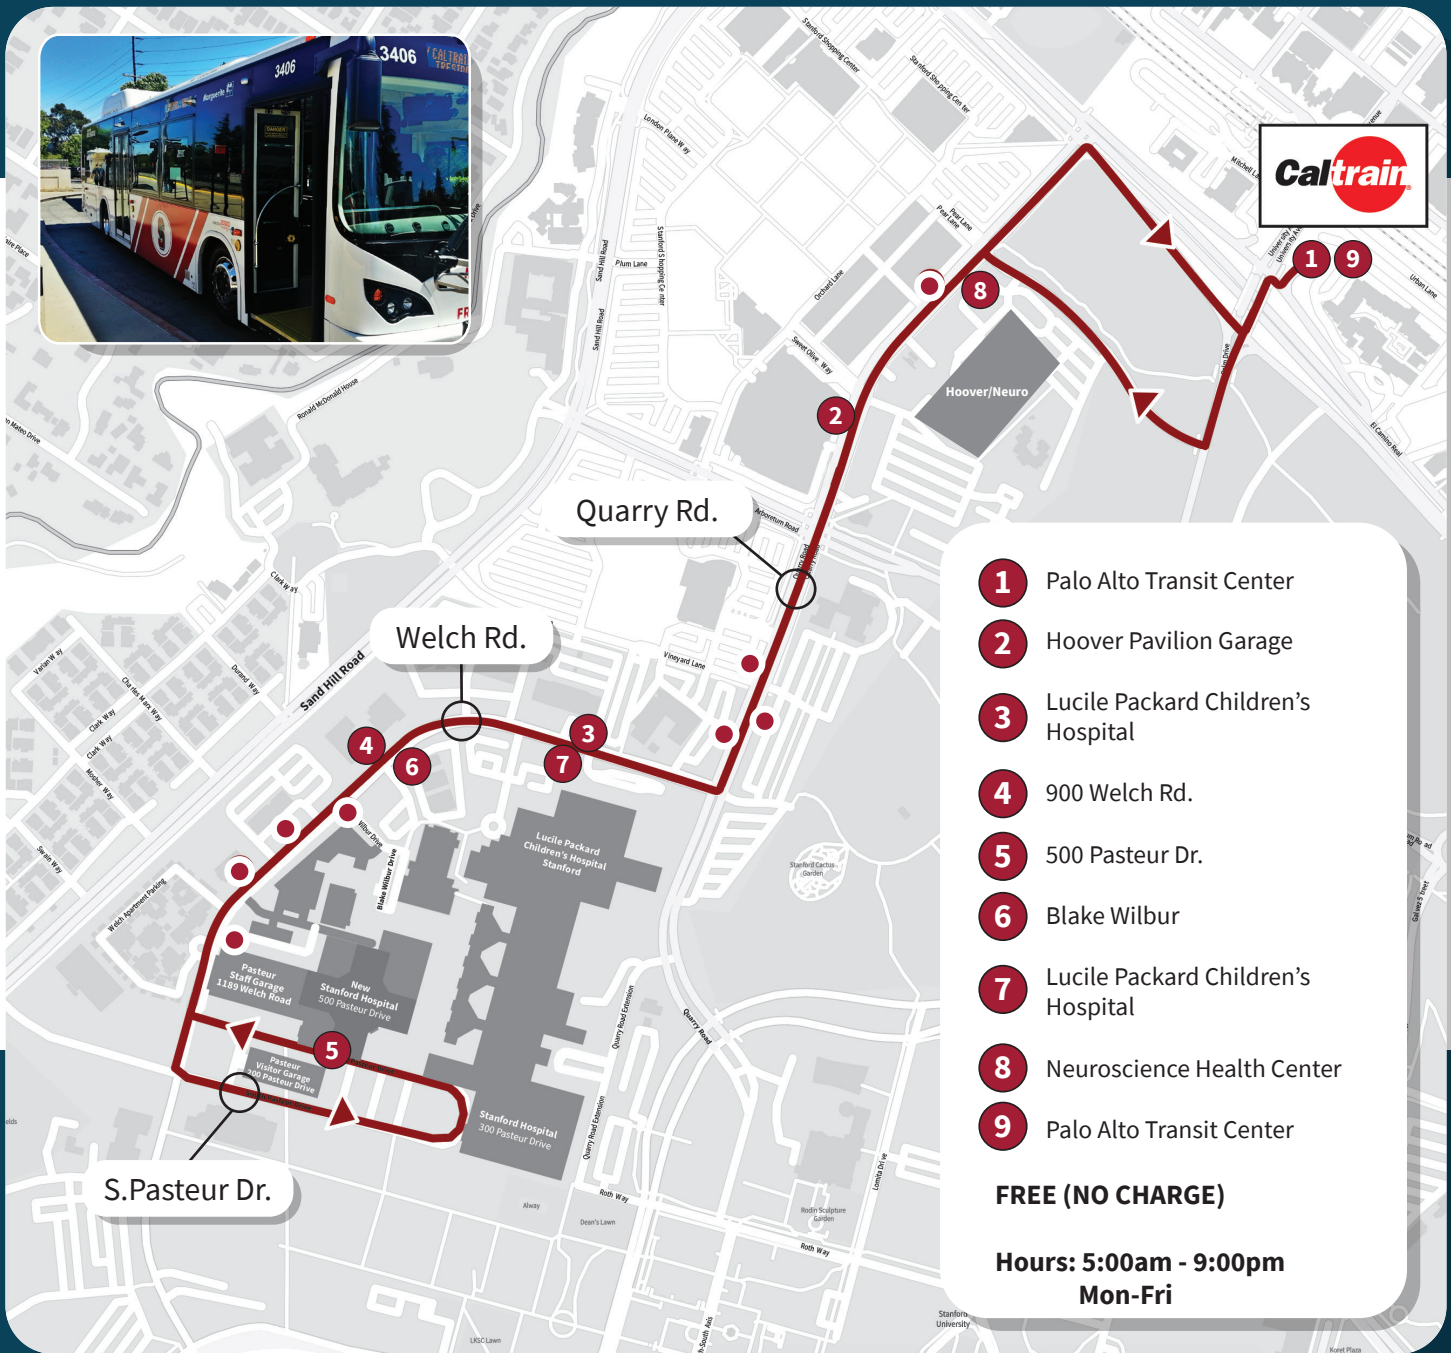

Transportation Services

HOSPITAL DIRECT: HD SHUTTLE

The Hospital Direct (HD) shuttle provides all-day service between Searsville Lot and Hoover Pavilion (Quarry Rd & Sweet Olive Way) by way of the Hospital, serving stops along Quarry Rd and Welch Rd.

Transportation Services

STAFF SHUTTLE

MEDICAL CENTER (MC) SHUTTLE

The Medical Center shuttle travels between the Palo Alto Transit Center, Stanford Health Care, and Lucile Packard Children's Hospital via Quarry Rd. and Welch Rd., serving stops along the way, from approximately 5 a.m. to 9 p.m.

Transportation Services

STAFF SHUTTLE

EAST BAY EXPRESS

The East Bay Express travels between Stanford (the Oval, Quarry Extension and stops on Quarry Rd.) and the East Bay (Ardenwood Park and Ride, Union City and Fremont BART stations).

LINE X

Line X runs to and from the Palo Alto Transit Center by way of Stanford Shopping Center, the Medical Center via Quarry Extension, Tresidder, Vaden Health Center, Schwab and Knight Centers, Alumni Center, Town & Country Village, and Palo Alto Medical Foundation (with additional stops along the route).