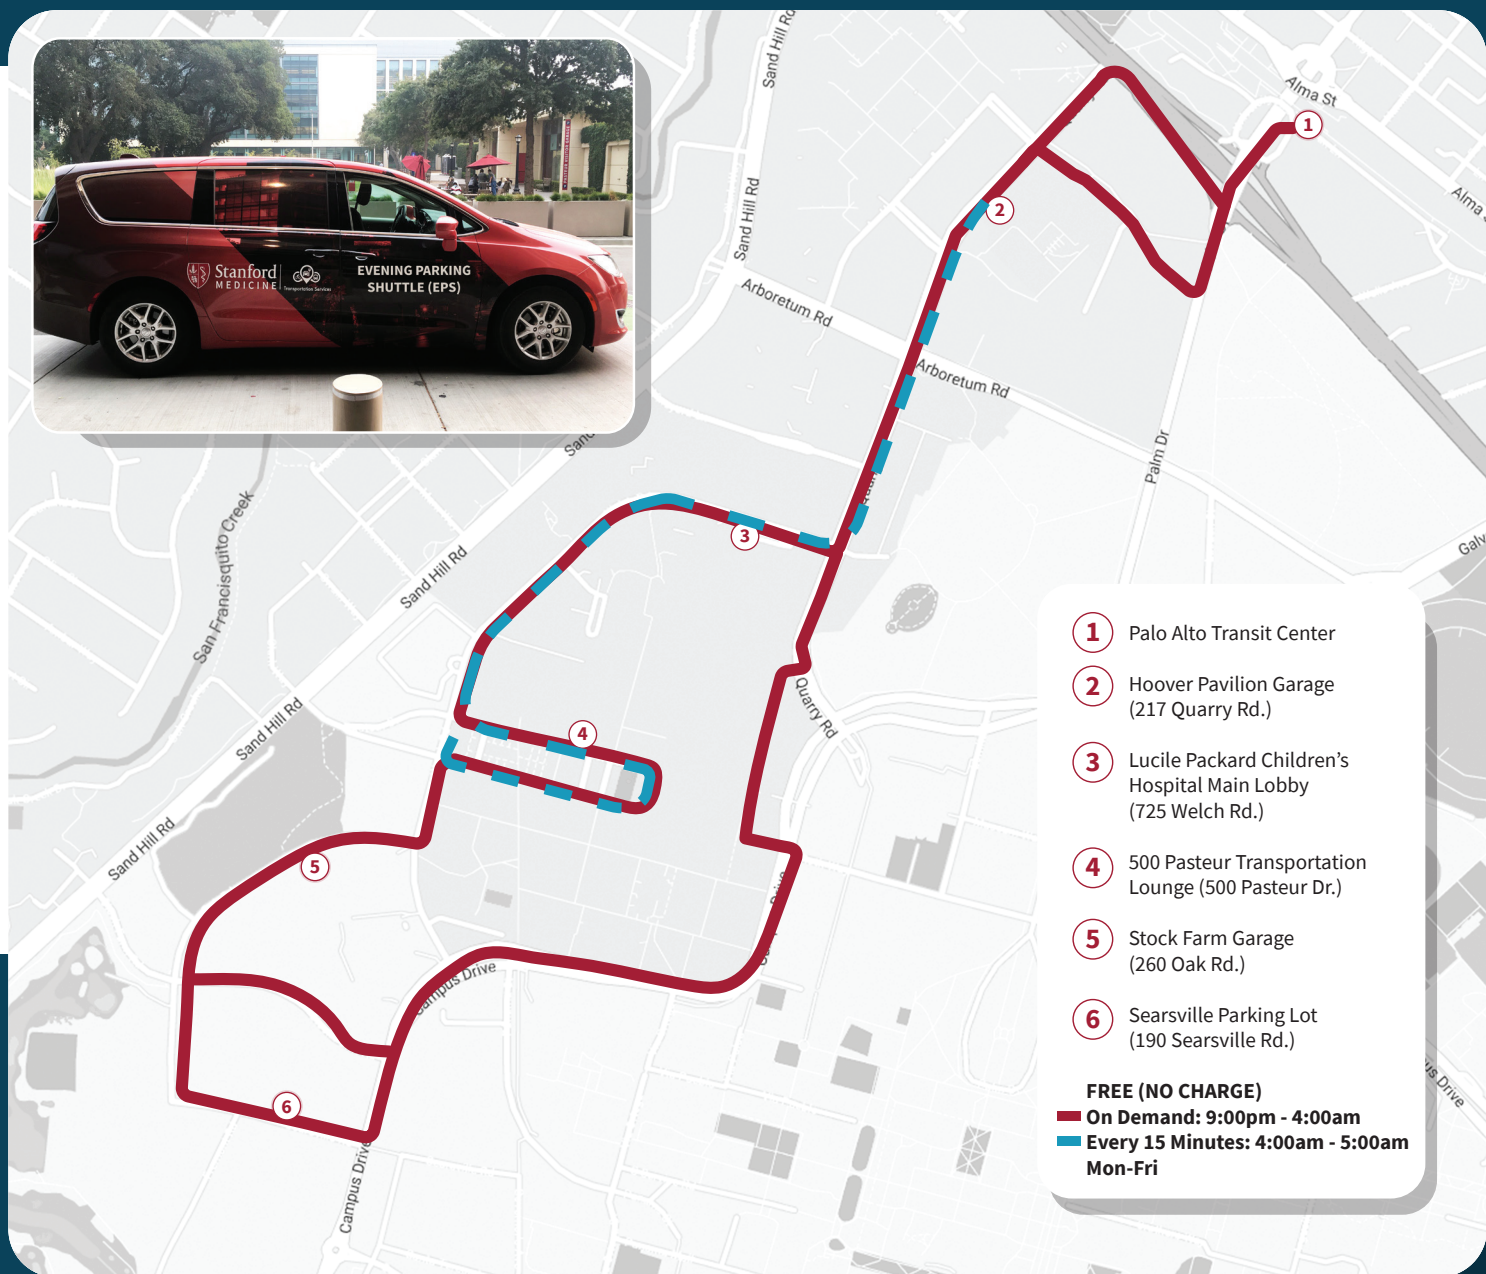

Transportation Services

HOSPITAL DIRECT: HD SHUTTLE

The Hospital Direct (HD) shuttle provides all-day service between Searsville Lot and Hoover Pavilion (Quarry Rd & Sweet Olive Way) by way of the Hospital, serving stops along Quarry Rd and Welch Rd.

STAFF SHUTTLE

EVENING PARKING SHUTTLE (EPS)

FREE

9:00PM - 4:00 AM

The Evening Parking Shuttle (EPS) service is designed to transport staff from 500 Transportation Lounge and Lucile Packard Children's Hospital Main Lobby to different parking locations around campus and the Palo Alto Transit Center. To request the on-demand shuttle between 9:00pm - 4:00am, please call Facilities Services Response Center by dialing 650-498-4400. Please expect a wait time of 7-10 minutes.

Between 4:00am - 5:00am, the Evening Parking Shuttle (EPS) will run every 15 minutes from Hoover Pavilion Garage to Lucile Packard Children's Hospital Main Lobby and 500 Pasteur Transportation Lounge

- 1 Palo Alto Transit Center
- 2 Hoover Pavilion Garage (217 Quarry Rd.)
- 3 Lucile Packard Children's Hospital Main Lobby (725 Welch Rd.)
- 4 500 Pasteur Transportation Lounge (500 Pasteur Dr.)
- 5 Stock Farm Garage (260 Oak Rd.)
- 6 Searsville Parking Lot (190 Searsville Rd.)