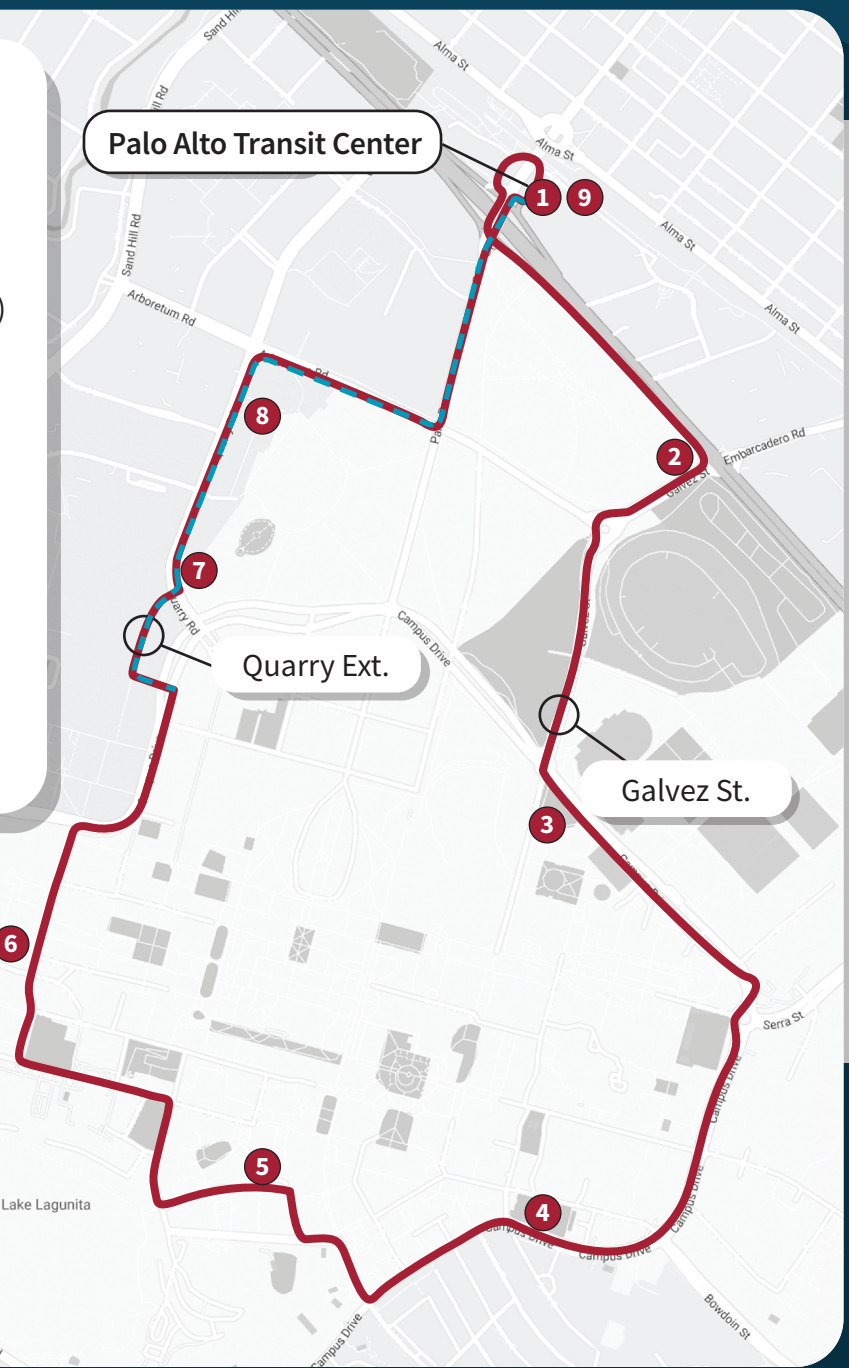

LINE Y

Line Y runs to and from the Palo Alto Transit Center by way of Galvez @ El Camino, Alumni Center, Schwab and Knight Centers, Tresidder, Green Earth Sciences, Y2E2, Stanford Medical Center via Quarry Extension, and Stanford Shopping Center (serving additional stops along the route). The Line Y Limited Express shuttle provides supplemental service during the morning and afternoon peak commute times between Palo Alto Transit and the Medical Center.

- 1** Palo Alto Transit Center
 - 2** Galvez St. @ El Camino Real
 - 3** Koret Plaza (Campus Dr.)
 - 4** Wilbur Field Garage (Campus Dr.)
 - 5** Tresidder Union (Lagunita Dr., bus stop #27)
 - 6** Y2E2 (Via Ortega)
 - 7** Medical Center (Roth Way)
 - 8** Psychiatry Building (Quarry Rd.)
 - 9** Palo Alto Transit Center
- Y Express Route