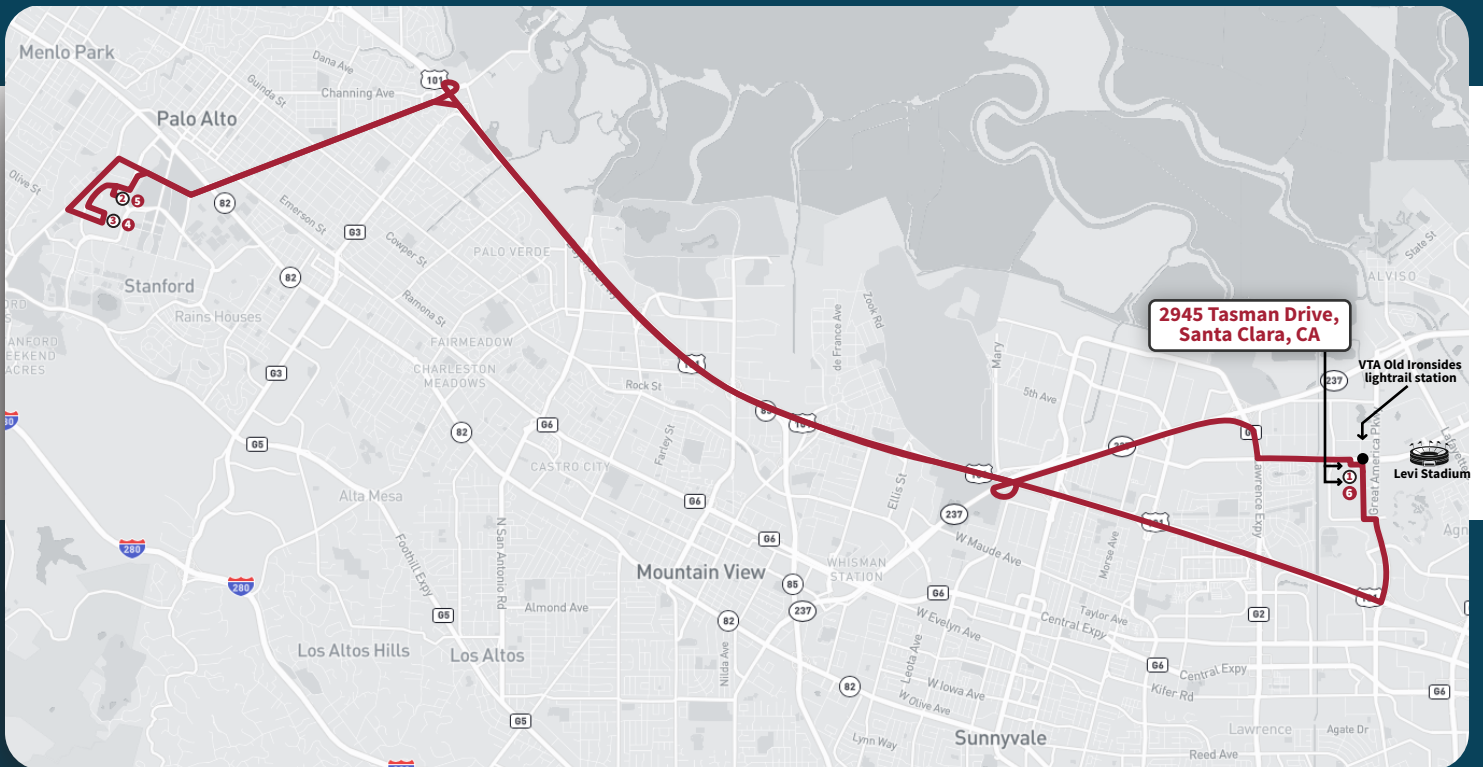

## Things to know

- Free parking hang tag required to park in the Santa Clara Park & Ride lot
- Parking is available between 3:20 AM - 10:05 PM
- Lot will be staffed with a parking attendant during parking hours
- Direct shuttle connection from Santa Clara to the Stanford Medicine Palo Alto campus
- Enjoy free wi-fi on the shuttles
- Connect with VTA! The Santa Clara Park & Ride Lot is next to the Old Ironsides light rail stations

## Parking Directions

- Navigate to **2945 Tasman Drive** in **Santa Clara**. Look for the entrance with the Stanford Medicine Sign.
- Enter through the gate and park in any available space.
- Parking at the Santa Clara Park & Ride lot is available from **3:20 AM - 10:05 PM Monday through Friday**, excluding hospital holidays.
- Vehicles must exit the lot before the **gate closes at 10:05 PM**.
- No overnight parking is allowed.
- Hangtag permits are required at all times when parking in the Santa Clara Park & Ride lot.

# Santa Clara Shuttle

The Santa Clara Shuttle provides direct transportation from the Santa Clara Park & Ride to Lucile Packard Children's Hospital and 500 Pasteur in the morning and return service from 500 Pasteur and Lucile Packard Children's Hospital to Santa Clara Park & Ride in the evening.

*In the morning, all riders will be asked to scan their Stanford Medicine ID badge when boarding the shuttle.*