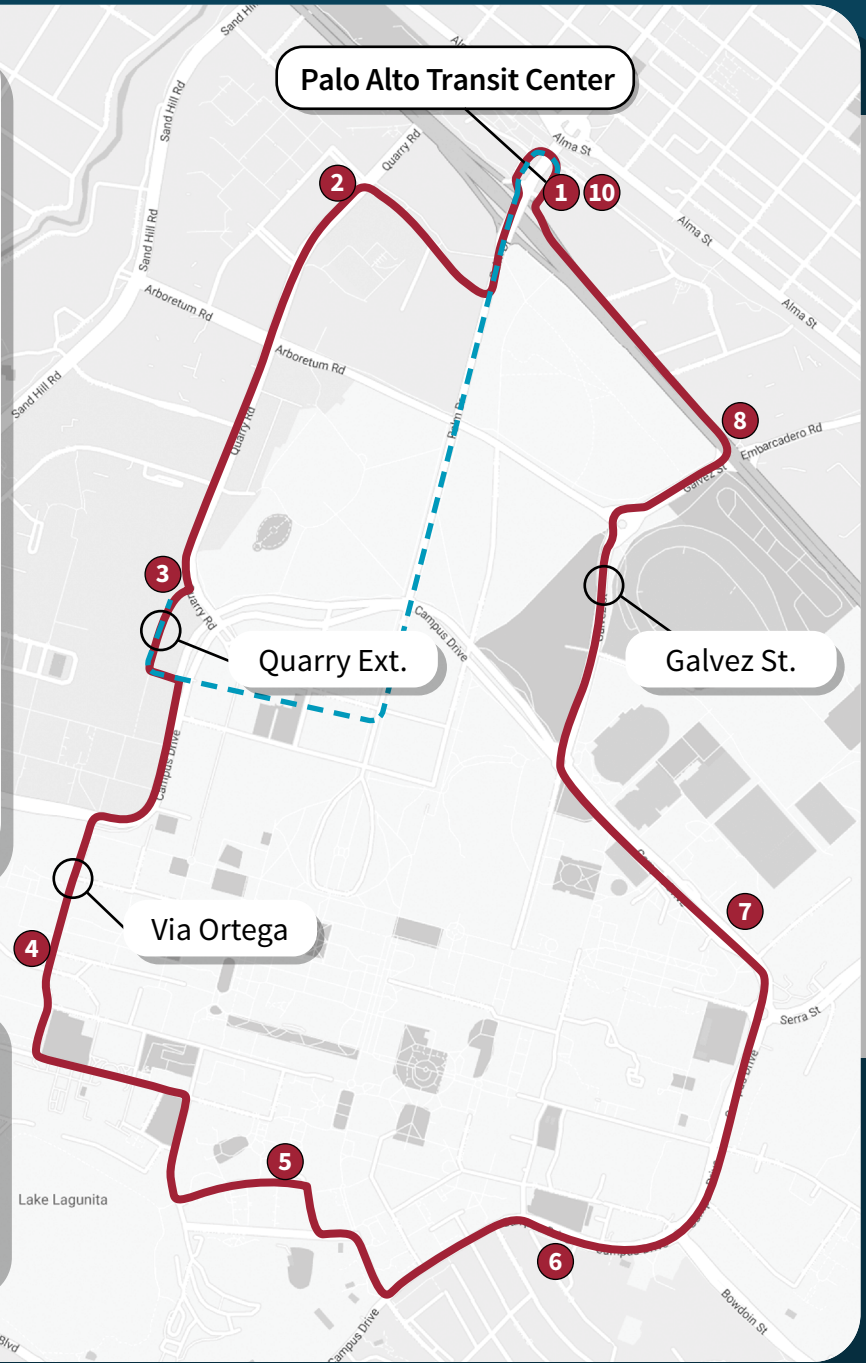

# LINE X

Line X runs to and from the Palo Alto Transit Center by way of Stanford Shopping Center, the Medical Center via Quarry Extension, Tresidder, Vaden Health Center, Schwab and Knight Centers, Alumni Center, Town & Country Village, and Palo Alto Medical Foundation (with additional stops along the route).

- 1** Palo Alto Transit Center
- 2** Stanford Shopping Center (Quarry Rd. near Pear Ln.)
- 3** Medical Center (Quarry Extension)
- 4** Y2E2 (Across street on Via Ortega)
- 5** Tresidder Union (Lagunita Dr., bus stop #28)
- 6** Vaden Health Center (Campus Dr.)
- 7** Maples Pavilion (Campus Dr.)
- 8** Town and Country Village (El Camino Real)
- 9** Palo Alto Transit Center

 X Express Route