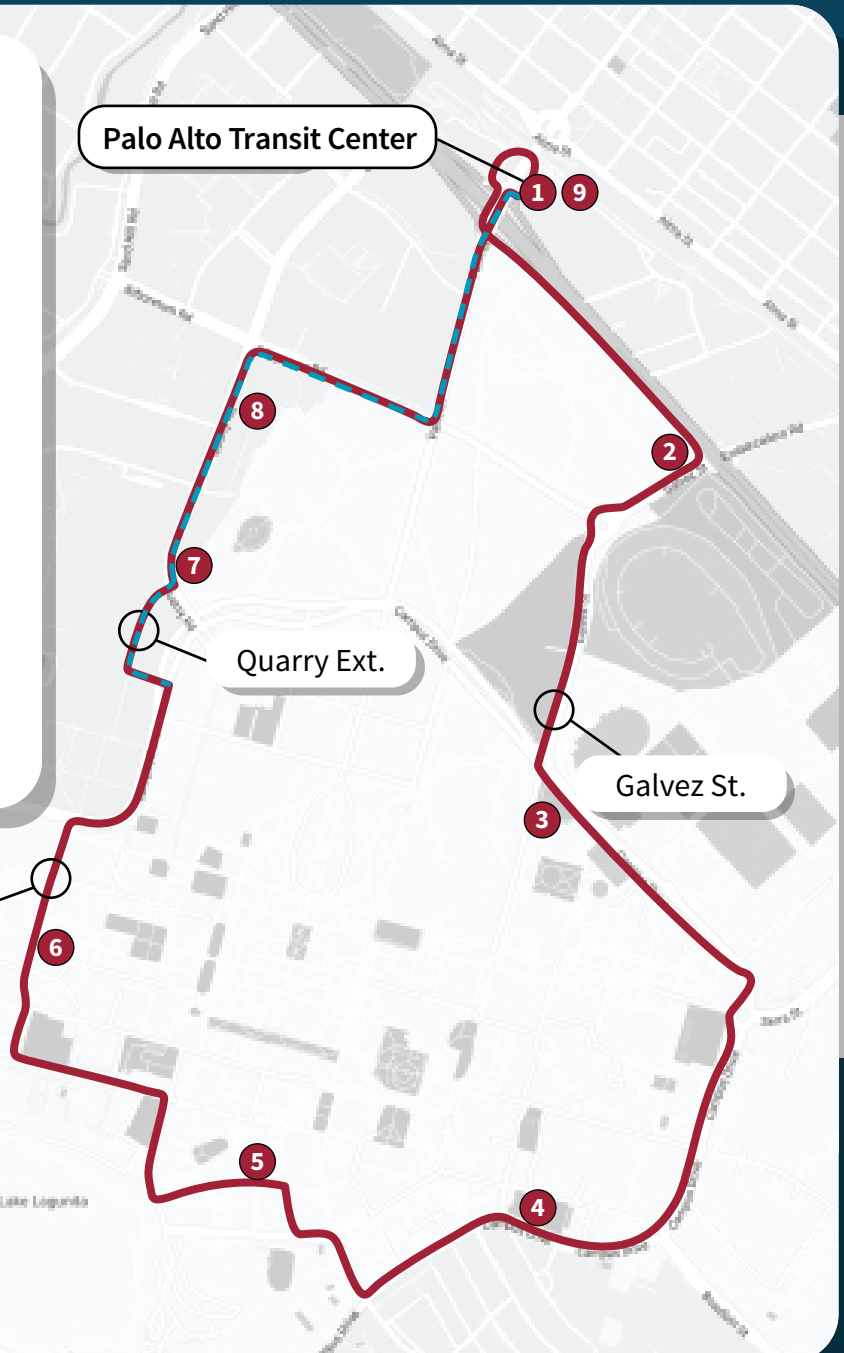

LINE Y

Line Y runs to and from the Palo Alto Transit Center by way of Galvez @ El Camino, Alumni Center, Schwab and Knight Centers, Tresidder, Green Earth Sciences, Y2E2, Stanford Medical Center via Quarry Extension, and Stanford Shopping Center (serving additional stops along the route). The Line Y Limited Express shuttle provides supplemental service during the morning and afternoon peak commute times between Palo Alto Transit and the Medical Center.

- 1** Palo Alto Transit Center
 - 2** Galvez St. @ El Camino Real
 - 3** Koret Plaza (Campus Dr.)
 - 4** Wilbur Field Garage (Campus Dr.)
 - 5** Tresidder Union (Lagunita Dr., bus stop #27)
 - 6** Y2E2 (Via Ortega)
 - 7** Medical Center (Roth Way)
 - 8** Psychiatry Building (Quarry Rd.)
 - 9** Palo Alto Transit Center
- Y Express Route