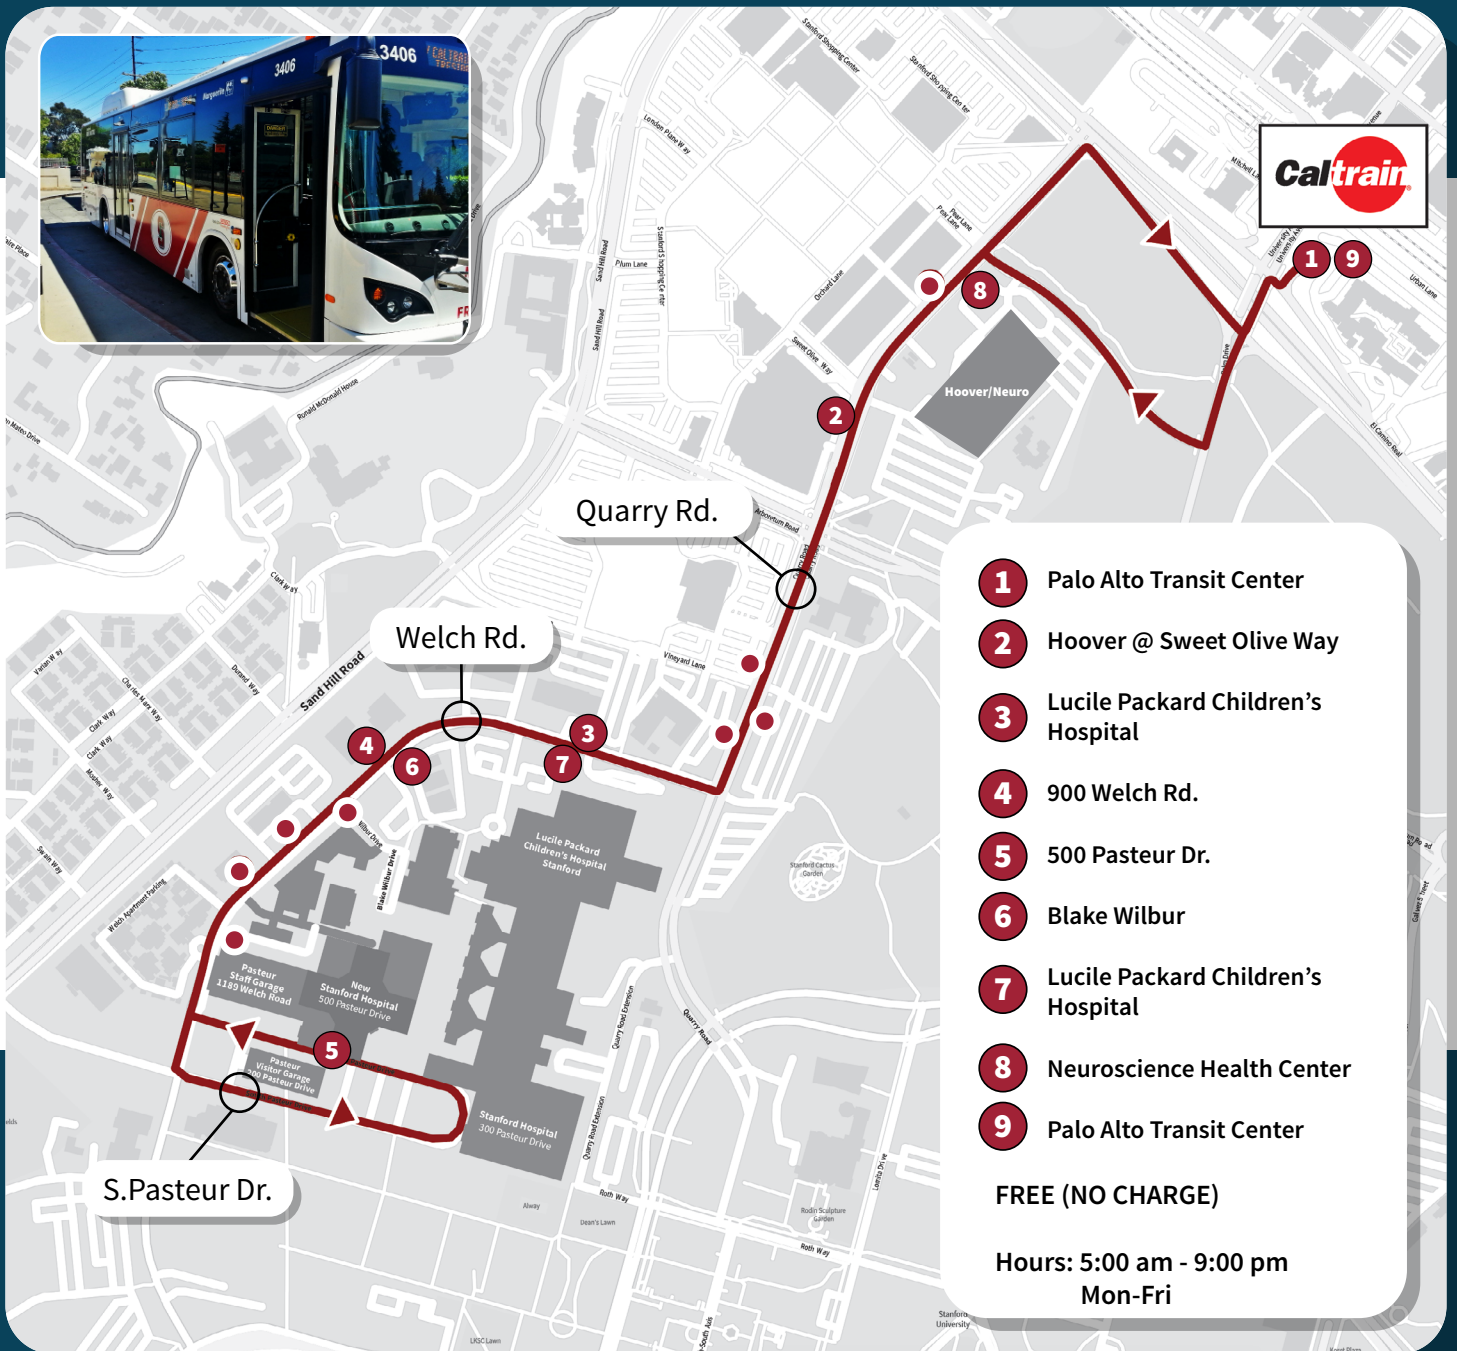

MEDICAL CENTER (MC) SHUTTLE

The Medical Center shuttle travels between the Palo Alto Transit Center, Stanford Health Care, and Lucile Packard Children's Hospital via Quarry Rd. and Welch Rd., serving stops along the way, from approximately 5 am to 9 pm.

- 1** Palo Alto Transit Center
- 2** Hoover @ Sweet Olive Way
- 3** Lucile Packard Children's Hospital
- 4** 900 Welch Rd.
- 5** 500 Pasteur Dr.
- 6** Blake Wilbur
- 7** Lucile Packard Children's Hospital
- 8** Neuroscience Health Center
- 9** Palo Alto Transit Center

Route times in **bold** above can be viewed on Tripshot!

Click or Scan here to view real-time shuttle information

Transportation Services

MEDICAL CENTER (MC) SHUTTLE

Times in bold are operated by Stanford Health Care, and the pick up and drop off stops at the Palo Alto Transit Center are at the corner of Alma St. and Lytton Ave.

Stanford Medicine Transportation Services follows the Santa Clara County directive for public transit on all shuttles. For more information, read the directive here:

<https://www.sccgov.org/sites/covid19/Pages/mandatory-directives-public-transit.aspx>