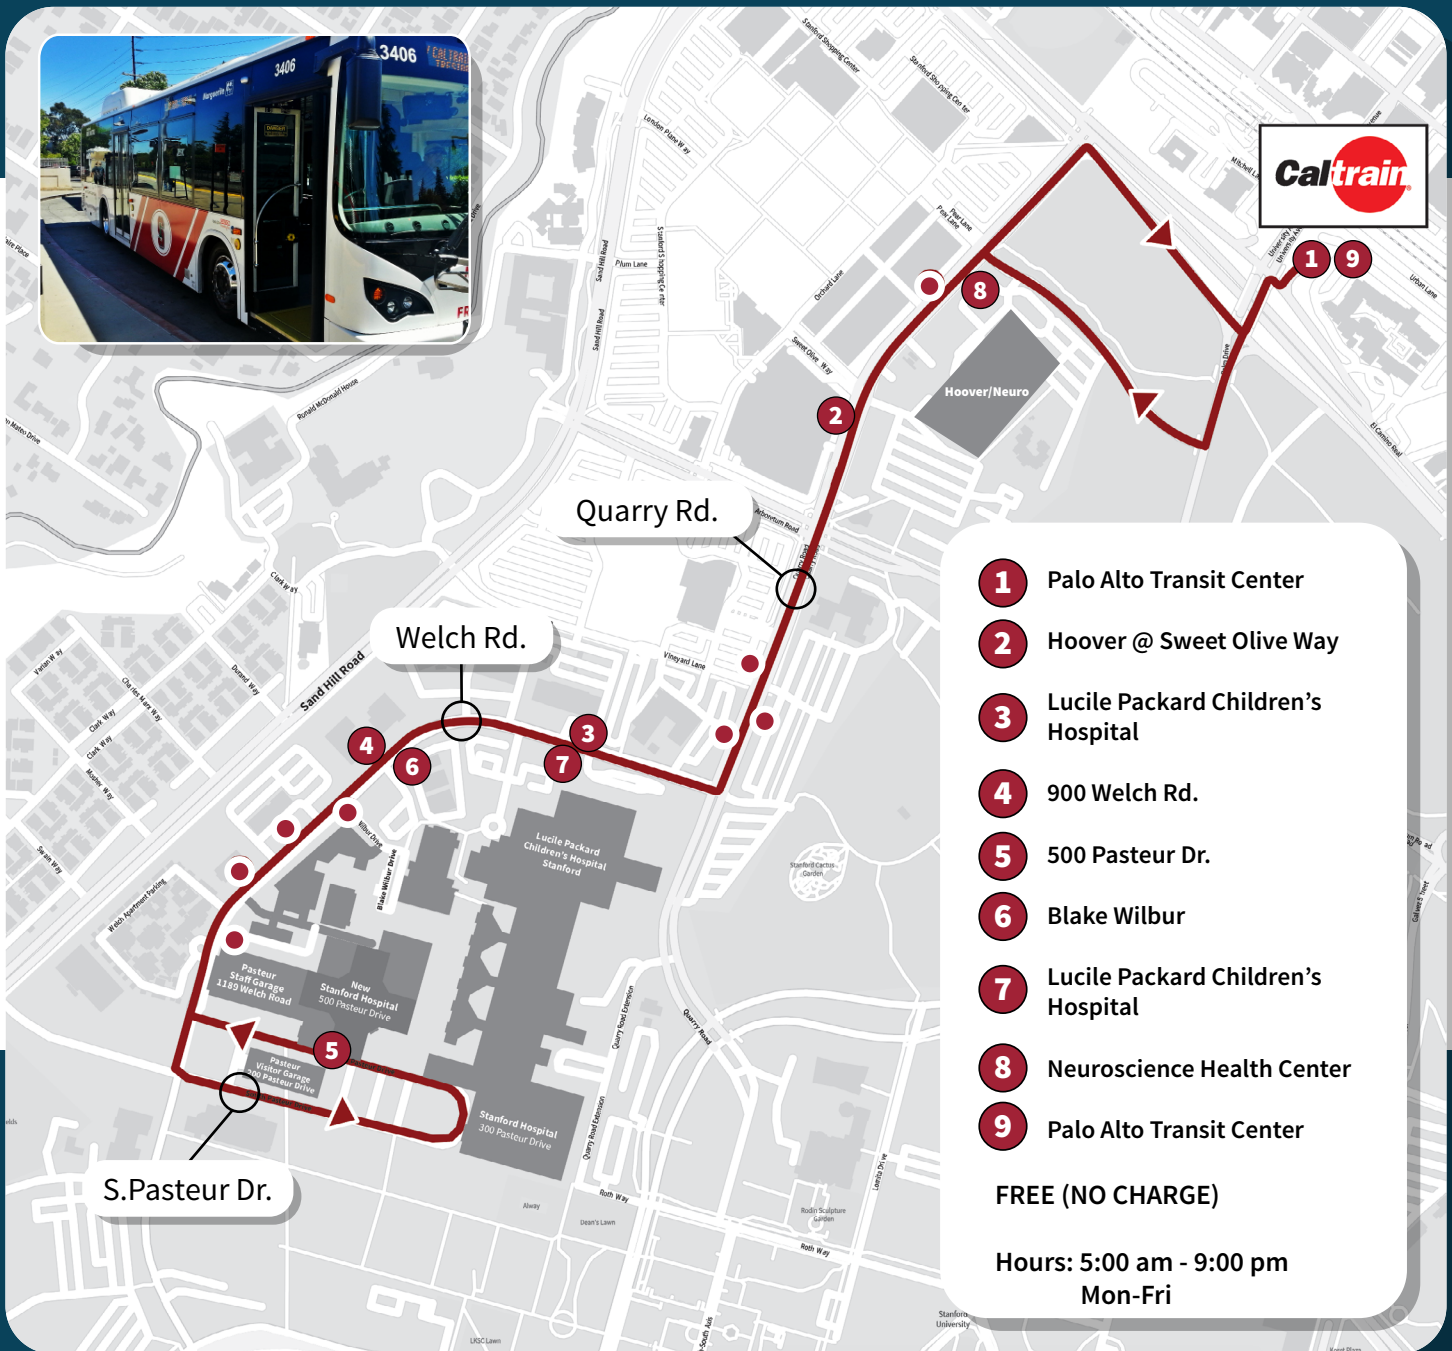

# MEDICAL CENTER (MC) SHUTTLE

The Medical Center shuttle travels between the Palo Alto Transit Center, Stanford Health Care, and Lucile Packard Children's Hospital via Quarry Rd. and Welch Rd., serving stops along the way, from approximately 5 am to 9 pm.

- 1** Palo Alto Transit Center
- 2** Hoover @ Sweet Olive Way
- 3** Lucile Packard Children's Hospital
- 4** 900 Welch Rd.
- 5** 500 Pasteur Dr.
- 6** Blake Wilbur
- 7** Lucile Packard Children's Hospital
- 8** Neuroscience Health Center
- 9** Palo Alto Transit Center

## SCHEDULE EFFECTIVE 1/27/2025

Weekday Service (M-F); Operates on university holidays.  
Serves additional stops along route (check sign at shuttle stops or ask driver)

Times in bold are operated by Stanford Health Care, and the pick up and drop off stops at the Palo Alto Transit Center are at the corner of Alma St. and Lytton Ave.

# MEDICAL CENTER (MC) SHUTTLE (CONT.)

Times in bold are operated by Stanford Health Care, and the pick up and drop off stops at the Palo Alto Transit Center are at the corner of Alma St. and Lytton Ave.