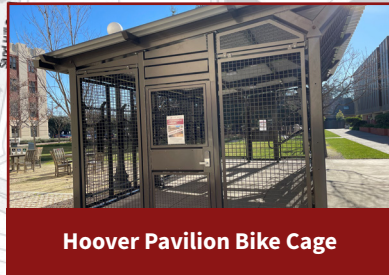

Bicycle Facilities

Palo Alto Hospital Campus

LEGEND

-  Bicycle Rack
-  Bicycle Cage
-  Bicycle Repair Station
-  Shower and Locker

*authorized badge access only