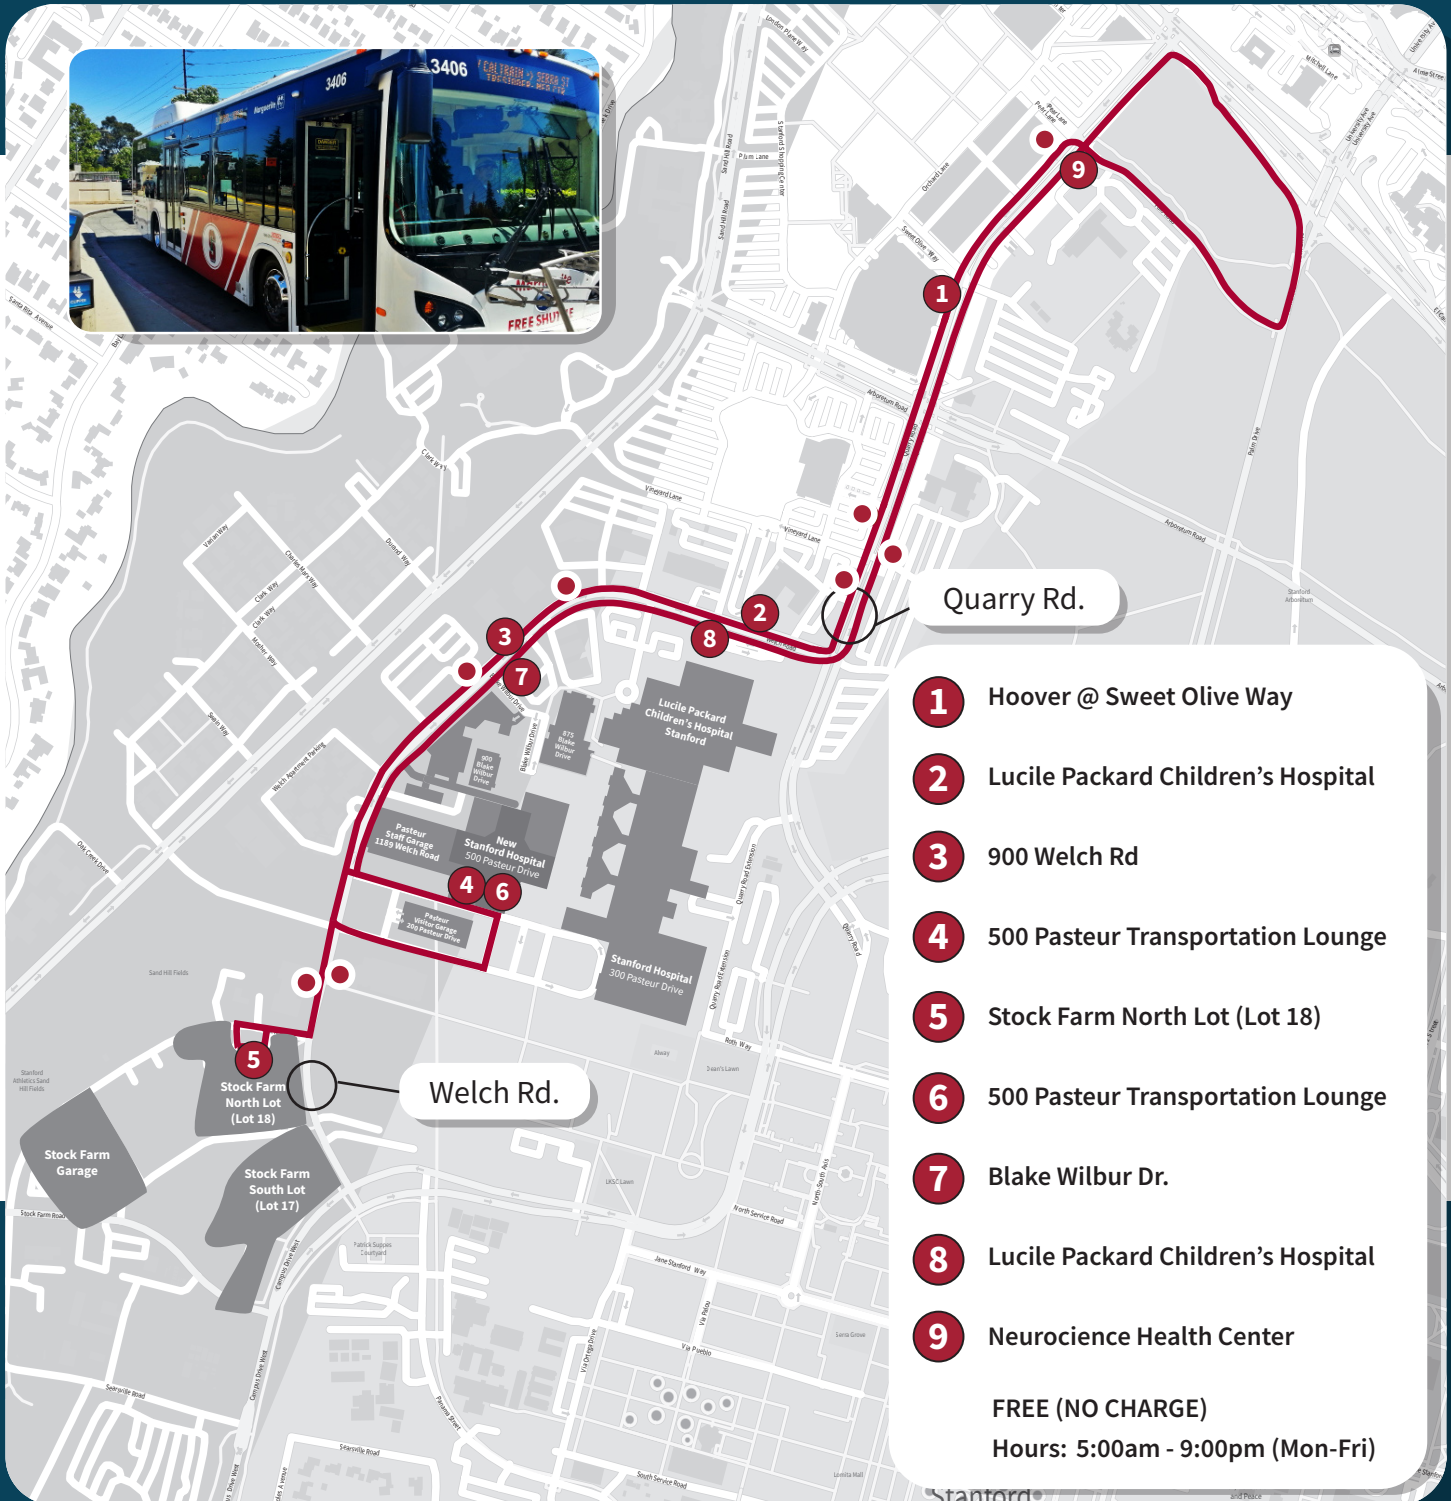

# HOSPITAL DIRECT: HD SHUTTLE

The Hospital Direct (HD) shuttle provides all-day service between Stock Farm North Lot and Hoover Pavilion (Quarry Rd & Sweet Olive Way) by way of the Hospital, serving stops along Quarry Rd and Welch Rd.

- 1** Hoover @ Sweet Olive Way
- 2** Lucile Packard Children's Hospital
- 3** 900 Welch Rd
- 4** 500 Pasteur Transportation Lounge
- 5** Stock Farm North Lot (Lot 18)
- 6** 500 Pasteur Transportation Lounge
- 7** Blake Wilbur Dr.
- 8** Lucile Packard Children's Hospital
- 9** Neuroscience Health Center

# HOSPITAL: DIRECT (HD) SHUTTLE

Weekday Service (M-F); Schedule effective 05/07/2024. Operates on university holidays.  
Serves additional stops along route (check sign at shuttle stops or ask driver)

(AM)

Route times in **bold** above can be viewed on Tripshot!  
Click or Scan here to view real-time shuttle information

Transportation Services