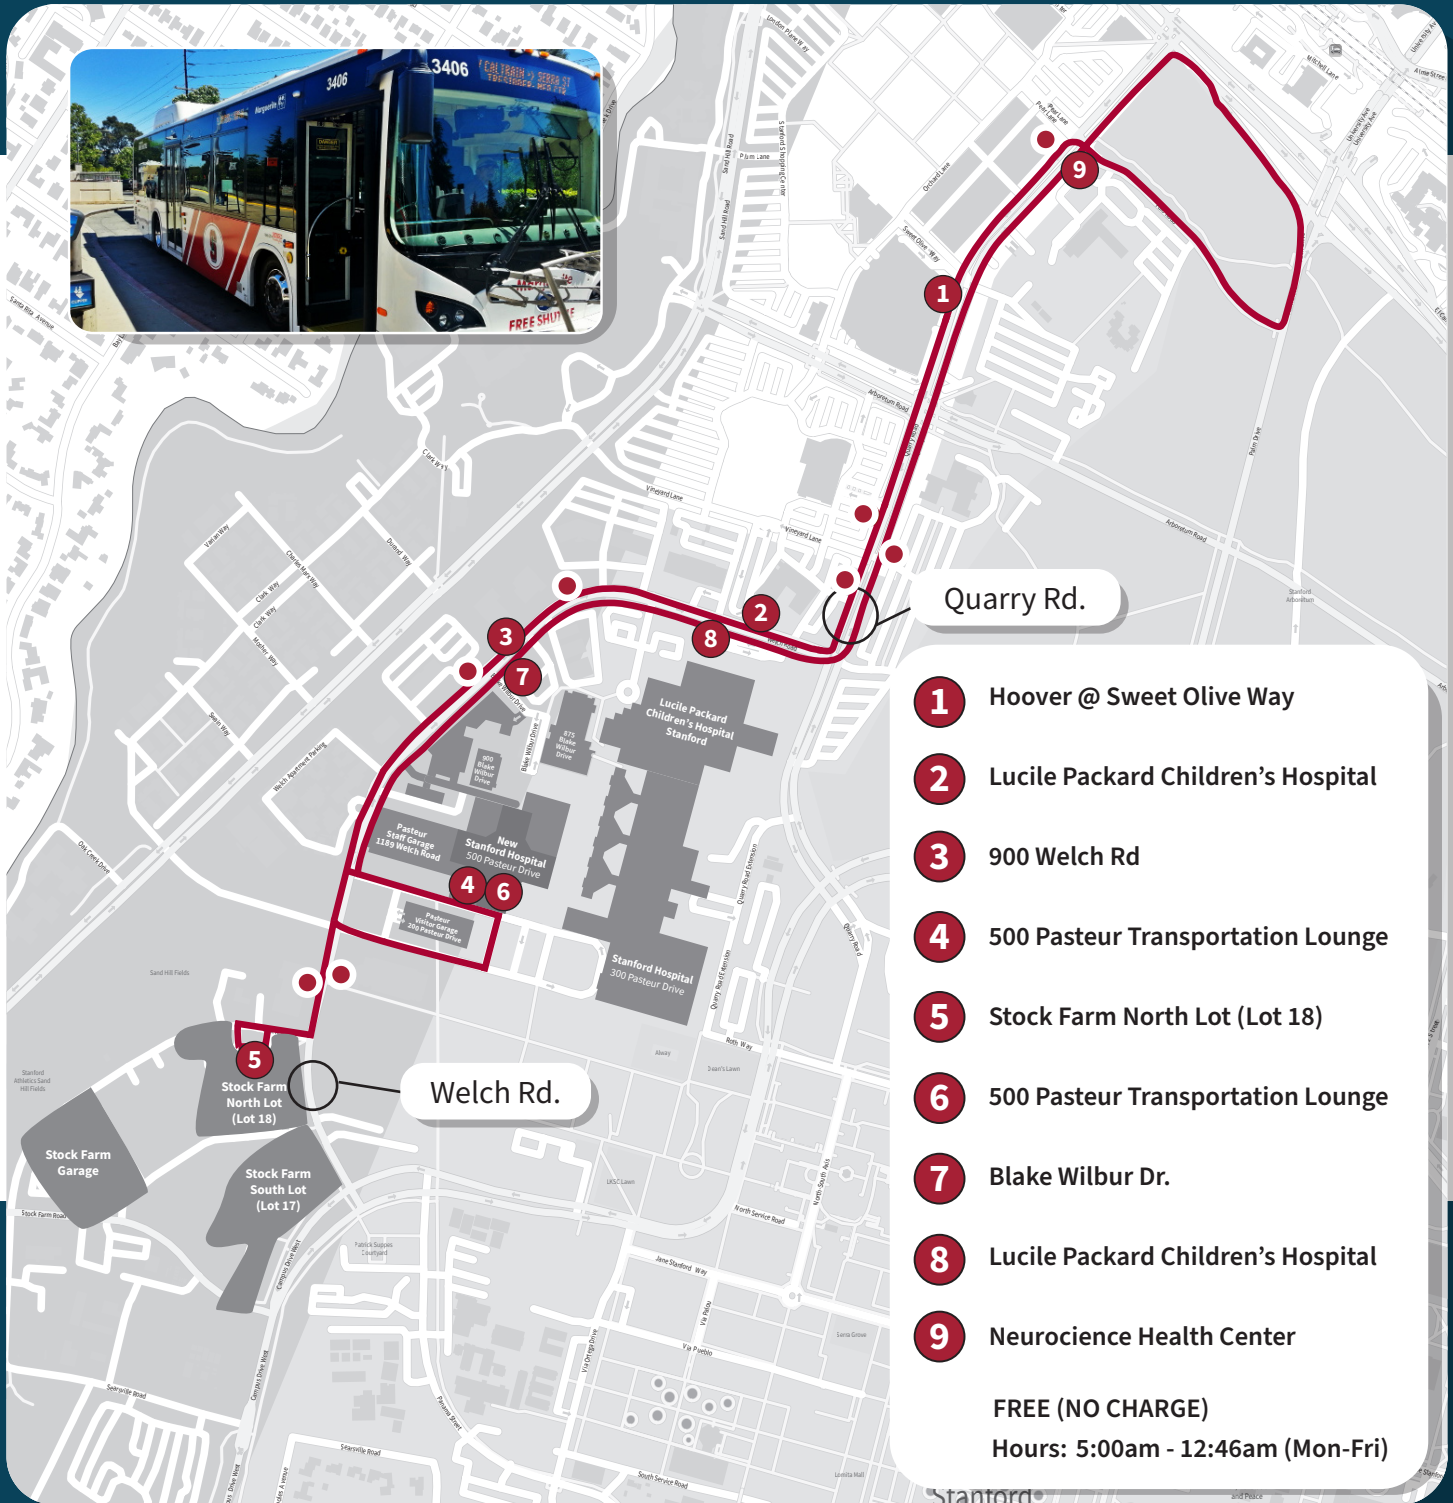

HOSPITAL DIRECT: HD SHUTTLE

The Hospital Direct (HD) shuttle provides all-day service between Stock Farm North Lot and Hoover Pavilion (Quarry Rd & Sweet Olive Way) by way of the Hospital, serving stops along Quarry Rd and Welch Rd.

- 1** Hoover @ Sweet Olive Way
- 2** Lucile Packard Children's Hospital
- 3** 900 Welch Rd
- 4** 500 Pasteur Transportation Lounge
- 5** Stock Farm North Lot (Lot 18)
- 6** 500 Pasteur Transportation Lounge
- 7** Blake Wilbur Dr.
- 8** Lucile Packard Children's Hospital
- 9** Neuroscience Health Center

Route times in **bold** above can be viewed on Tripshot!
Click or Scan here to view real-time shuttle information

Transportation Services

HOSPITAL: DIRECT (HD) SHUTTLE

Weekday Service (M-F) — Operates on university holidays
Serves additional stops along route (check sign at shuttle stops or ask driver)

Route times in **bold** above can be viewed on Tripshot!
Click or Scan here to view real-time shuttle information

Transportation Services

HOSPITAL: DIRECT (HD) SHUTTLE

Weekday Service (M-F) — Operates on university holidays
 Serves additional stops along route (check sign at shuttle stops or ask driver)
 (PM)