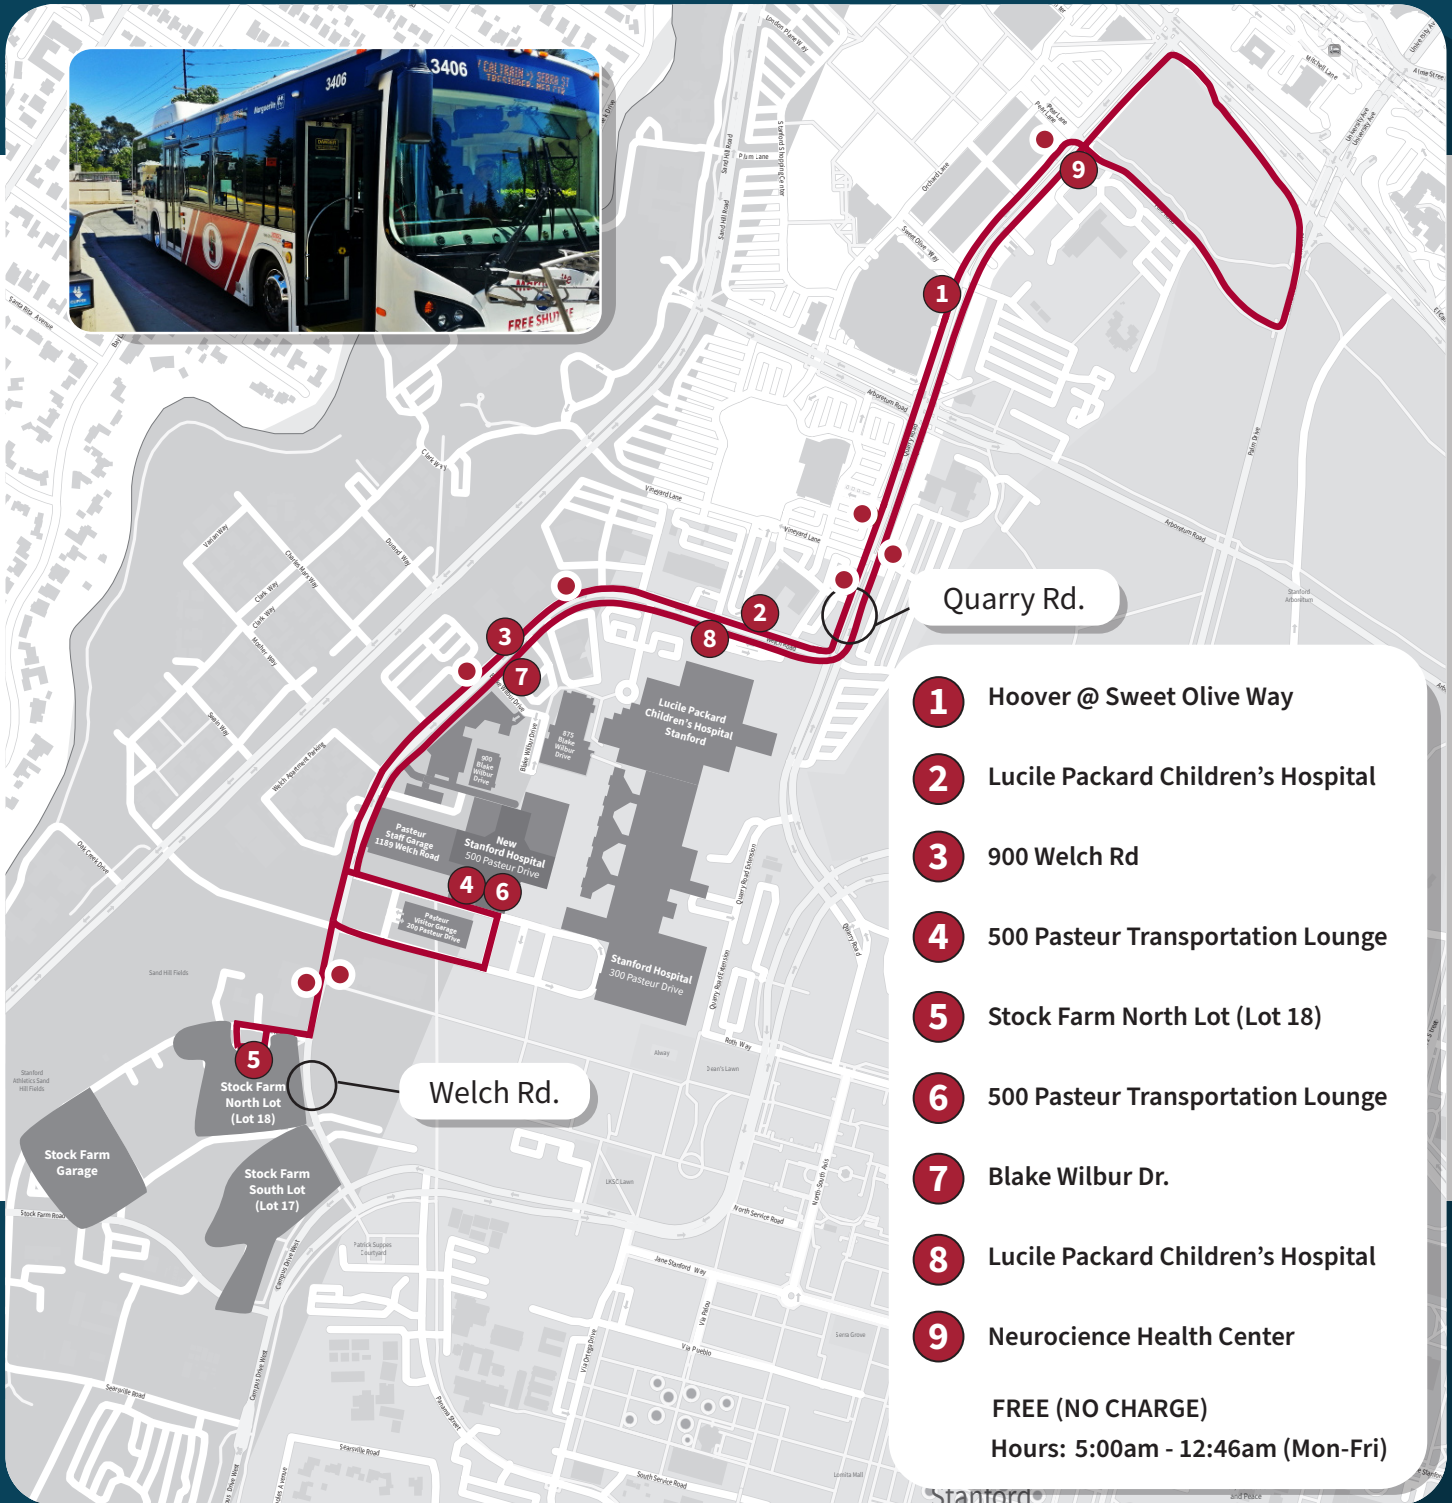

HOSPITAL DIRECT: HD SHUTTLE

The Hospital Direct (HD) shuttle provides all-day service between Stock Farm North Lot and Hoover Pavilion (Quarry Rd & Sweet Olive Way) by way of the Hospital, serving stops along Quarry Rd and Welch Rd.

- 1** Hoover @ Sweet Olive Way
- 2** Lucile Packard Children's Hospital
- 3** 900 Welch Rd
- 4** 500 Pasteur Transportation Lounge
- 5** Stock Farm North Lot (Lot 18)
- 6** 500 Pasteur Transportation Lounge
- 7** Blake Wilbur Dr.
- 8** Lucile Packard Children's Hospital
- 9** Neuroscience Health Center

Route times in **bold** above can be viewed on Tripshot!
Click or Scan here to view real-time shuttle information

Transportation Services

HOSPITAL: DIRECT (HD) SHUTTLE

Weekday Service (M-F) — Operates on university holidays
Serves additional stops along route (check sign at shuttle stops or ask driver)

Route times in **bold** above can be viewed on Tripshot!
Click or Scan here to view real-time shuttle information

Transportation Services

HOSPITAL: DIRECT (HD) SHUTTLE

Weekday Service (M-F) — Operates on university holidays
 Serves additional stops along route (check sign at shuttle stops or ask driver)
 (PM)