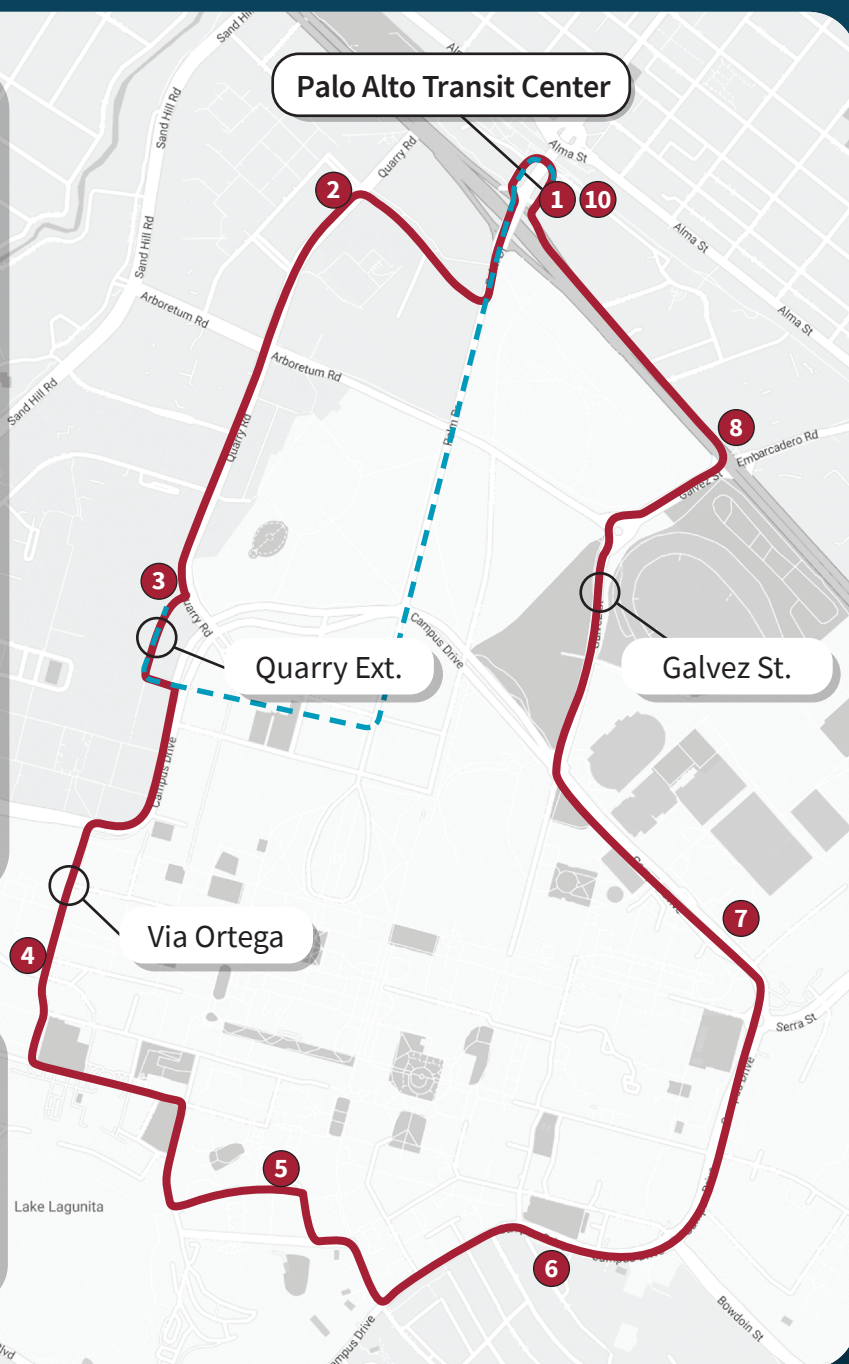

LINE X

Line X runs to and from the Palo Alto Transit Center by way of Stanford Shopping Center, the Medical Center via Quarry Extension, Tresidder, Vaden Health Center, Schwab and Knight Centers, Alumni Center, Town & Country Village, and Palo Alto Medical Foundation (with additional stops along the route).

- 1** Palo Alto Transit Center
- 2** Stanford Shopping Center (Quarry Rd. near Pear Ln.)
- 3** Medical Center (Quarry Extension)
- 4** Y2E2 (Across street on Via Ortega)
- 5** Tresidder Union (Lagunita Dr., bus stop #28)
- 6** Vaden Health Center (Campus Dr.)
- 7** Maples Pavilion (Campus Dr.)
- 8** Town and Country Village (El Camino Real)
- 9** Palo Alto Transit Center

--- X Express Route

LINE X

Weekday Service (M-F); Schedule effective 8/30/2021. Does **not** operate on university holidays.
Serves additional stops along route (check sign at shuttle stops or ask driver)