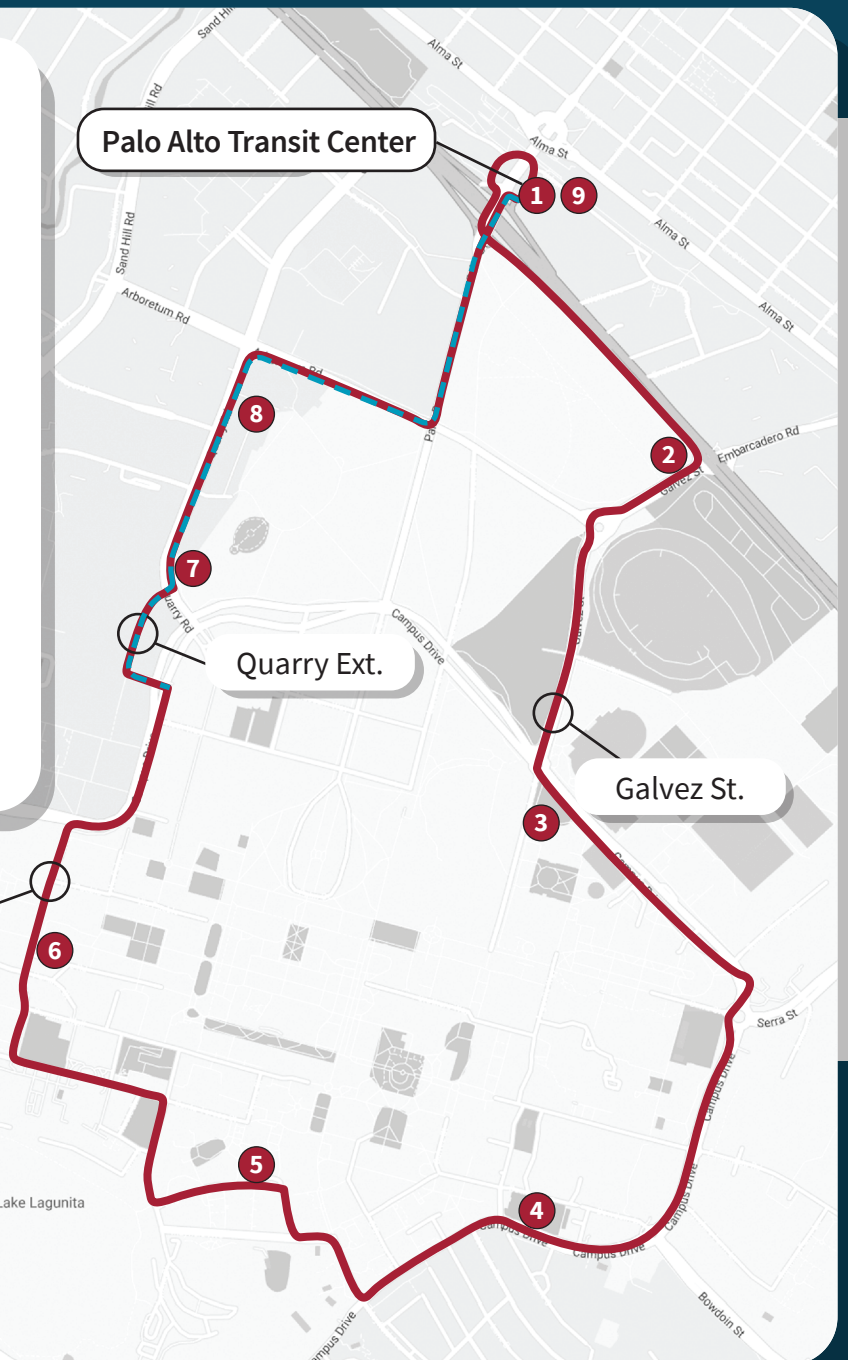

LINE Y

Line Y runs to and from the Palo Alto Transit Center by way of Galvez @ El Camino, Alumni Center, Schwab and Knight Centers, Tresidder, Green Earth Sciences, Y2E2, Stanford Medical Center via Quarry Extension, and Stanford Shopping Center (serving additional stops along the route). The Line Y Limited Express shuttle provides supplemental service during the morning and afternoon peak commute times between Palo Alto Transit and the Medical Center.

- 1** Palo Alto Transit Center
 - 2** Galvez St. @ El Camino Real
 - 3** Koret Plaza (Campus Dr.)
 - 4** Wilbur Field Garage (Campus Dr.)
 - 5** Tresidder Union (Lagunita Dr., bus stop #27)
 - 6** Y2E2 (Via Ortega)
 - 7** Medical Center (Roth Way)
 - 8** Psychiatry Building (Quarry Rd.)
 - 9** Palo Alto Transit Center
- Y Express Route