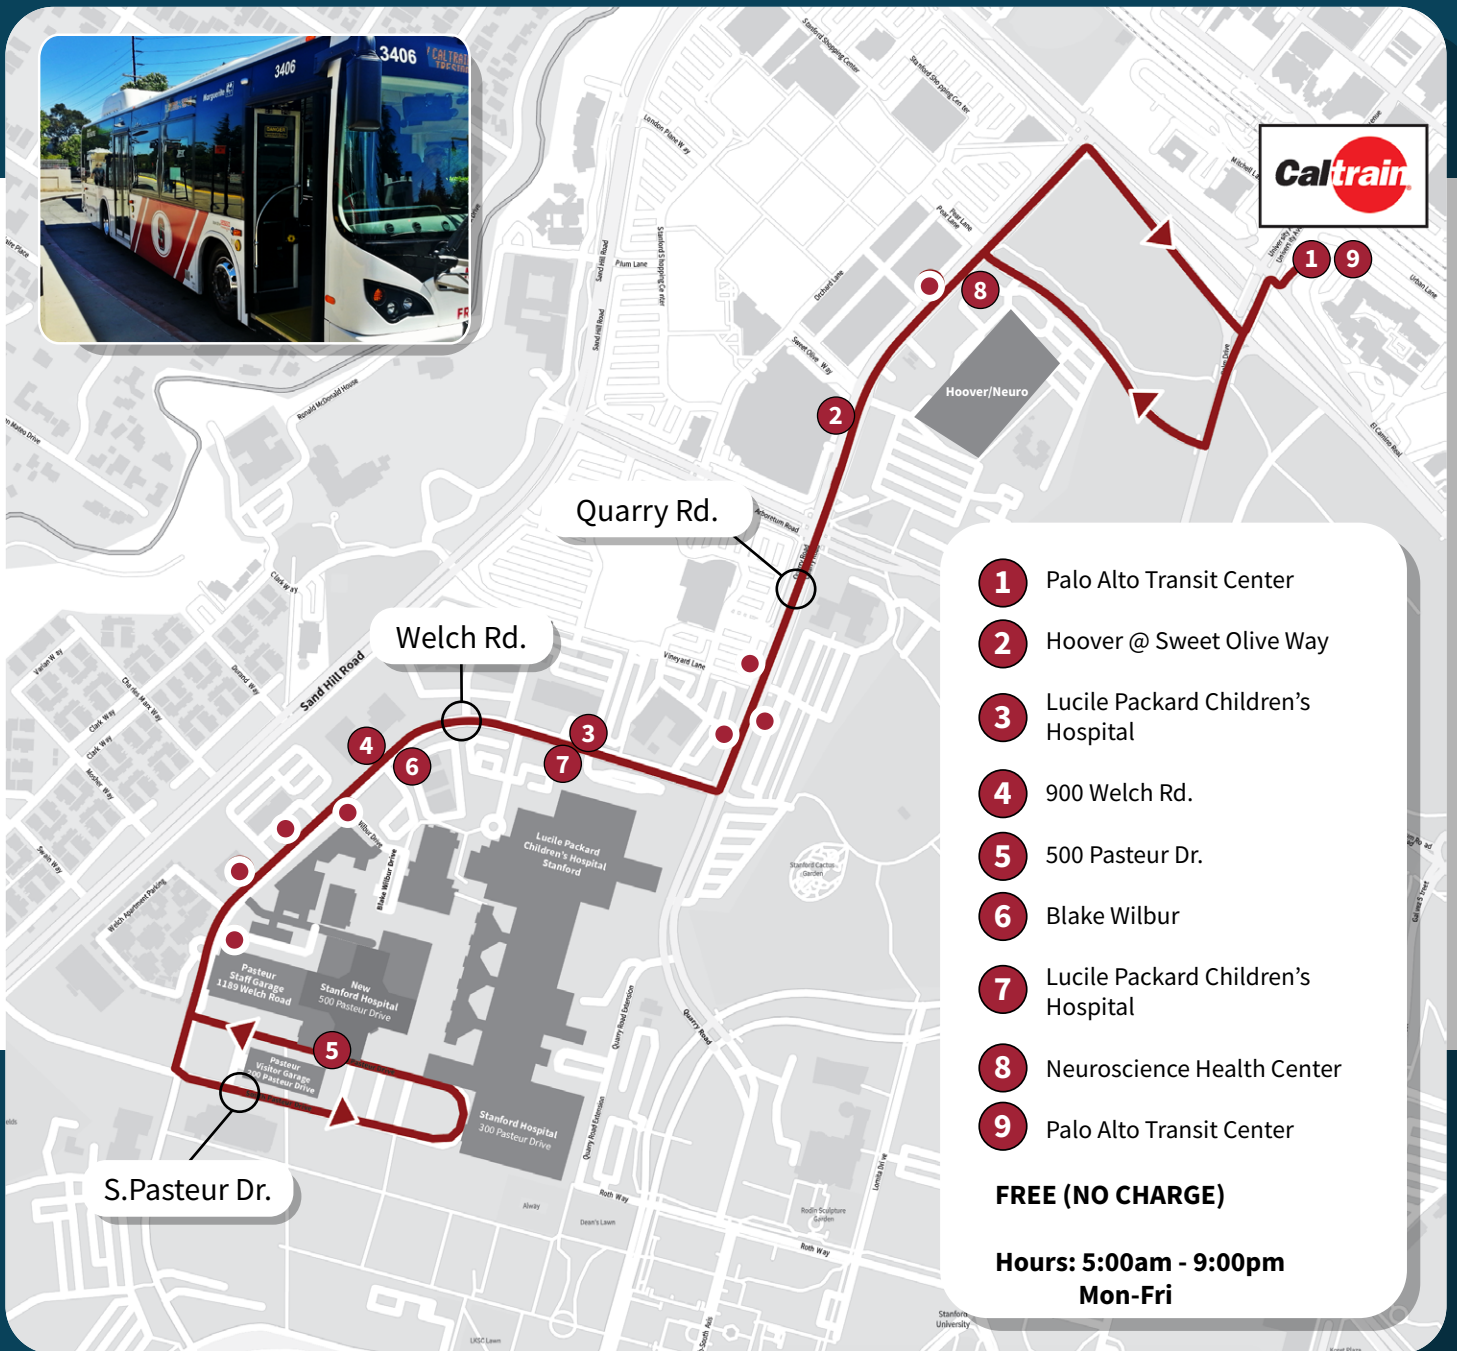

MEDICAL CENTER (MC) SHUTTLE

The Medical Center shuttle travels between the Palo Alto Transit Center, Stanford Health Care, and Lucile Packard Children’s Hospital via Quarry Rd. and Welch Rd., serving stops along the way, from approximately 5 a.m. to 9 p.m.

- 1** Palo Alto Transit Center
- 2** Hoover @ Sweet Olive Way
- 3** Lucile Packard Children’s Hospital
- 4** 900 Welch Rd.
- 5** 500 Pasteur Dr.
- 6** Blake Wilbur
- 7** Lucile Packard Children’s Hospital
- 8** Neuroscience Health Center
- 9** Palo Alto Transit Center

Route times in **bold** above can be viewed on Tripshot!

Click or Scan here to view real-time shuttle information

Transportation Services

MEDICAL CENTER (MC) SHUTTLE

Times in **bold** are operated by Stanford Health Care, and the pick up and drop off stops at the Palo Alto Transit Center are at the corner of Alma St. and Lytton Ave.

Route times in **bold** above can be viewed on Tripshot!

Click or Scan here to view real-time shuttle information

Transportation Services

MEDICAL CENTER (MC) SHUTTLE

Health and Safety

To promote the health and safety of riders, Transportation Services has implemented cleaning and safety protocols on all shuttles.